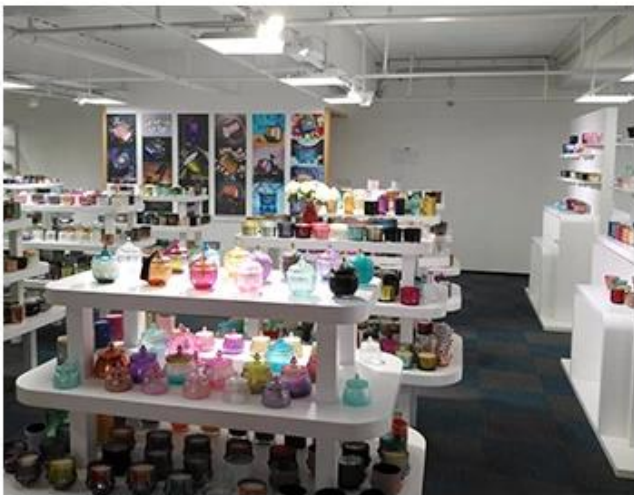

# SAMPLE ROOM

---

There are more than 5000 products in  
sample room of Sunny Glassware  
for your reference. No second Co. in China!