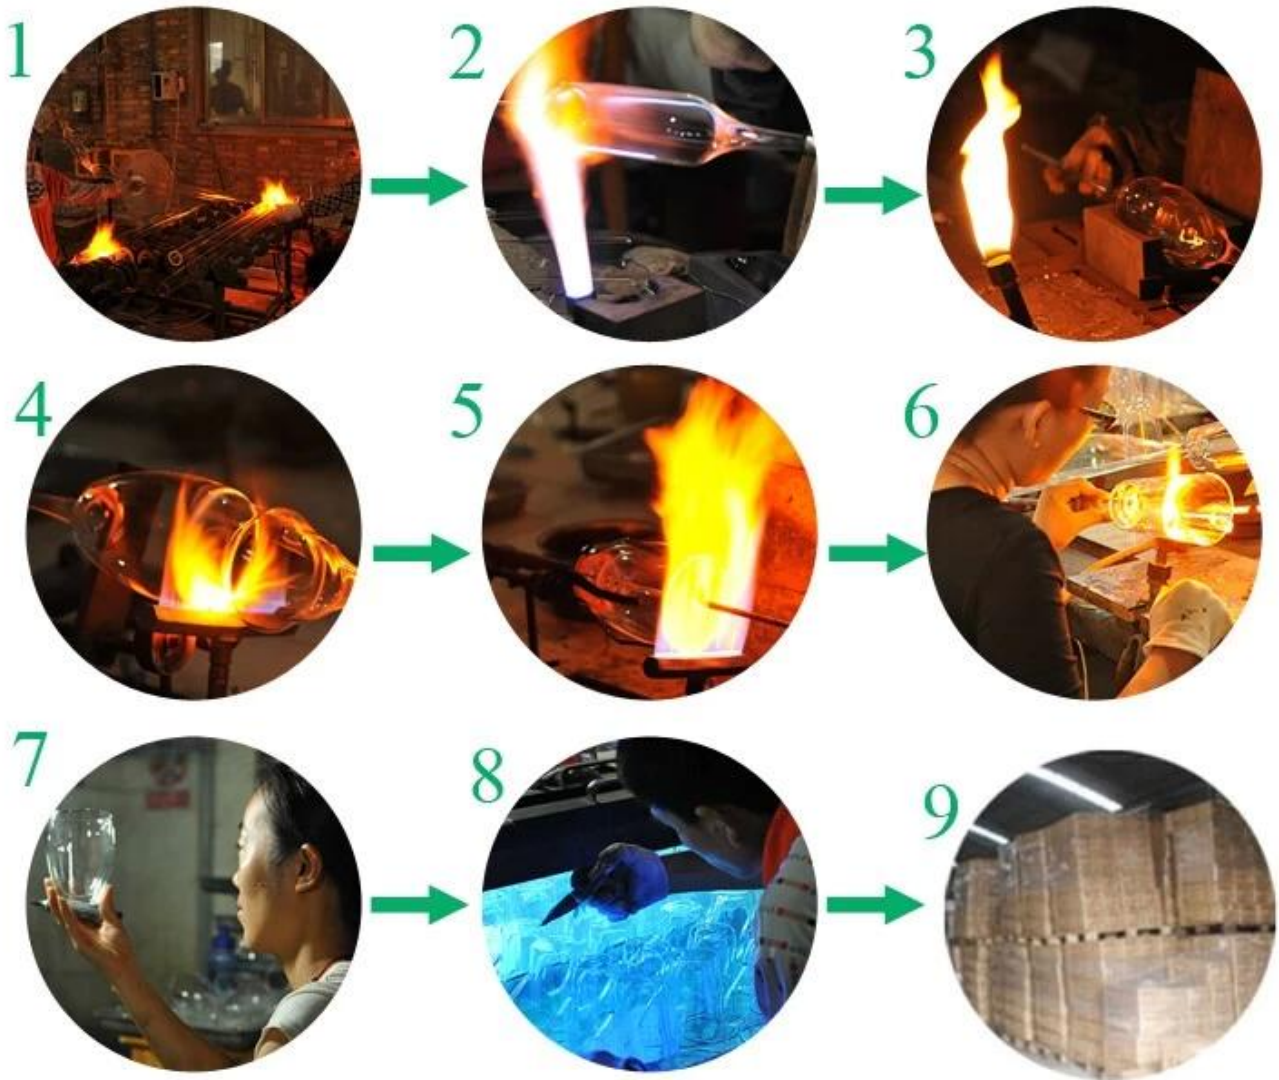

More Product Pictures

FIGURE 1. A clear glass jar with a wooden lid.

Borosilicate glass

Similar Products Link

[Special borosilicate glass cup](#)

[Double wall glass beverage glass](#)

[Borosilicate double wall drinking glass](#)