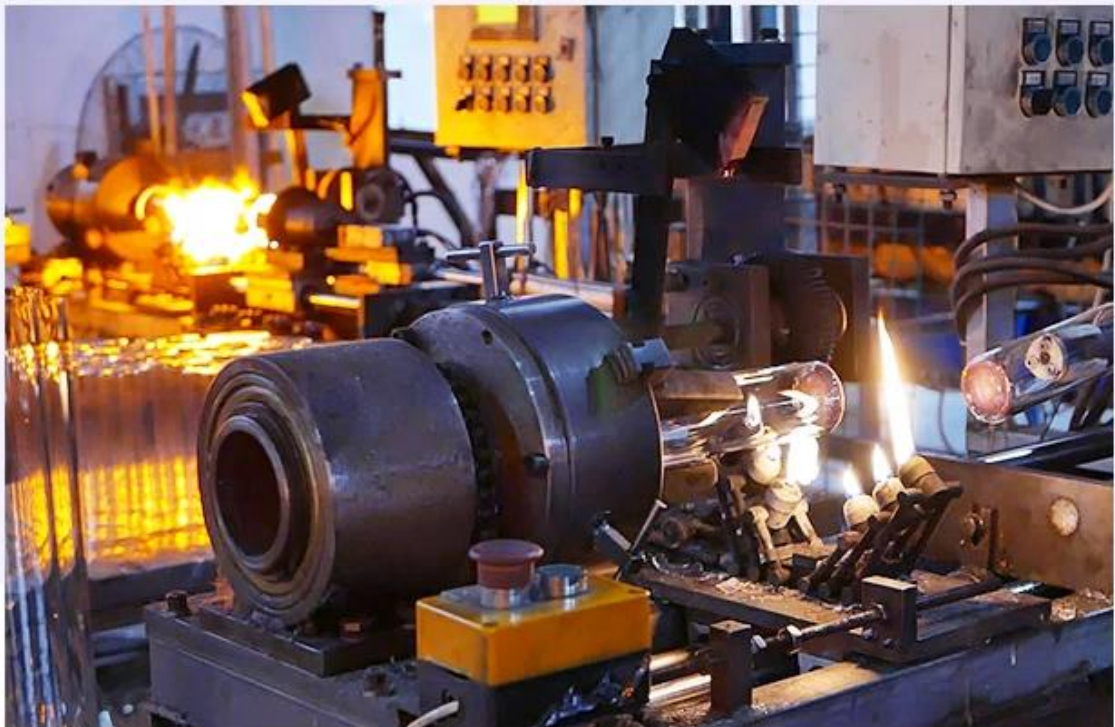

FACTORY

There are about 20000 square meters in our factory which was built in 1992 year; Superior quality and high efficiency can be guaranteed.

Elabora di processo

PROCESS CRAFTS

1、 Raw Material

2、 Melting