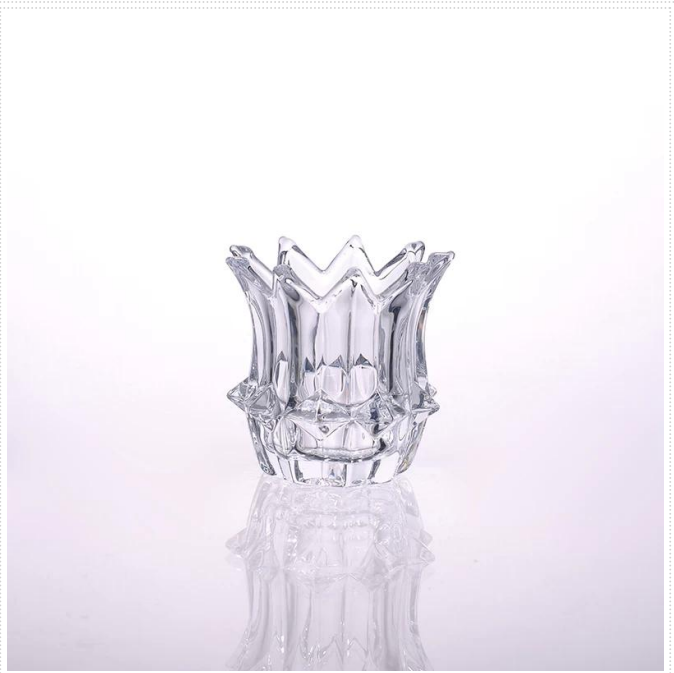

Product detail:

Item No.	SG103
Material	High white glass
Color	Clear
Craft	machine pressed
Samples time	1. 5 days if at exit shaped and size of glass 2. 15 days if need new shape or size of glass
Packing	Normal packing,144 pcs into export carton,carton with cardboard divider
Product Capacity	500,000~1,000,000 pcs per month
Delivery time	Within 35 days after the sample and order confirmed
Payment terms	30% deposit by T/T in advance and the balance against the copy of B/L
Shipment	By sea,by air,by Express and your shipping agent is acceptable
Product Features	1. Machine pressed 2. Suitable for used in pub, hotel, restaurants, home,etc 3. Professional Q/C for quality control 4. Competitive price and quality 5. Meet FDA test ,CA 65 test and food grade
For your choices	1. Any logo printing on the glass body 2. Any color painted,frost,electroplate, pattern laser carver for the finish 3. Special package like shrink wrap, color gift box, white gift box etc 4. Open new mould for the glass, wood, plastic or metal as you like 5. Different size and shapes meet your needs

Product show:

Related products:

A banner with a green background featuring a pattern of leaves. On the left is the Sunny logo, which consists of a stylized green 'S' above the word 'SUNNY' in a grey, sans-serif font. To the right of the logo, the text 'Related products:' is written in a blue, outlined, sans-serif font.

Glass candle holder with butterfly logo

special glass candle holder cup

A banner with a green background featuring blurred leaves. On the left is the Sunny logo, which consists of a stylized 'S' above the word 'SUNNY'. To the right of the logo, the word 'Package:' is written in a large, blue, outlined font.