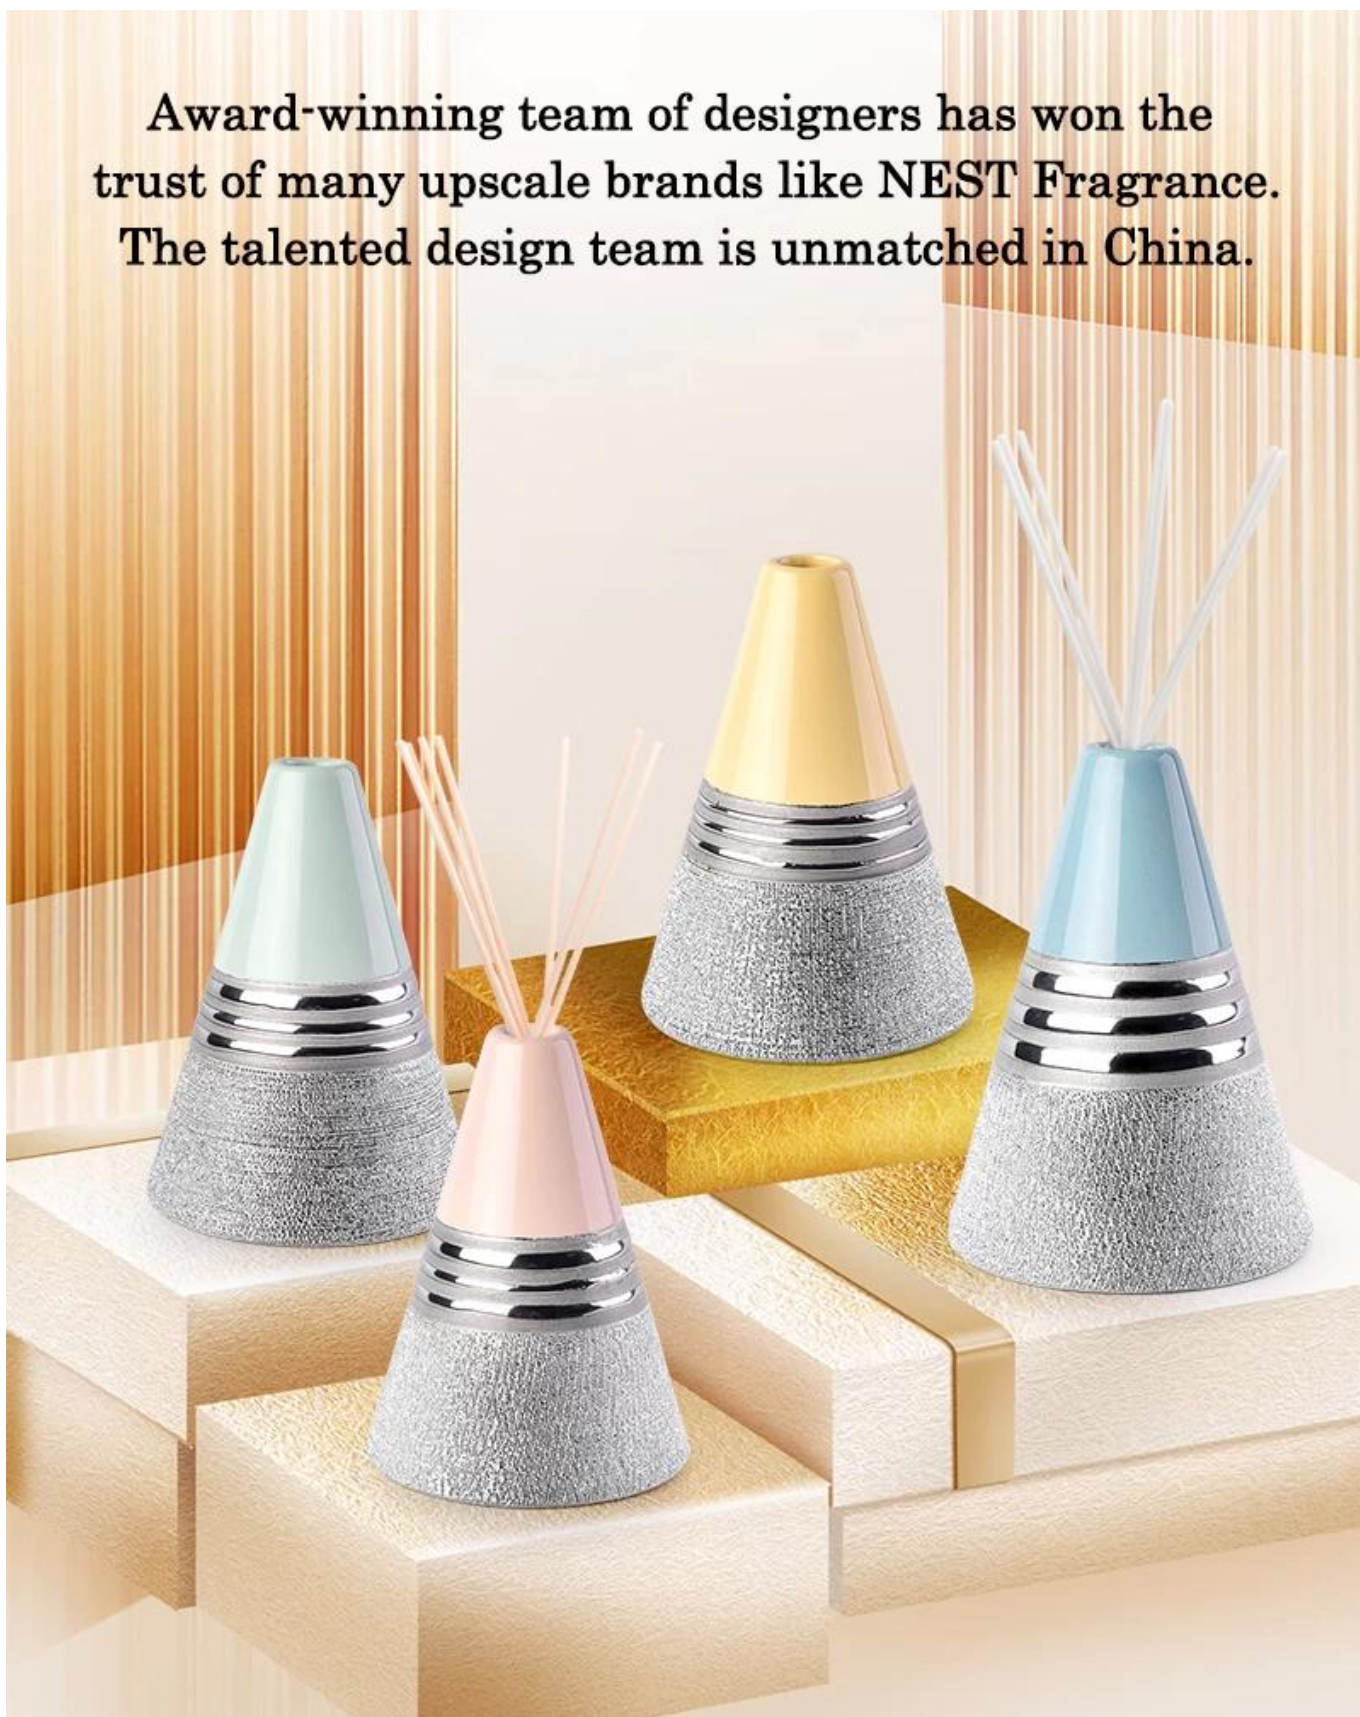

BOTTIGLIO DI DIFFUSER CERAMICA LUSO 7OZI

Award-winning team of designers has won the trust of many upscale brands like NEST Fragrance. The talented design team is unmatched in China.

Capacity	223ml
weight	257g