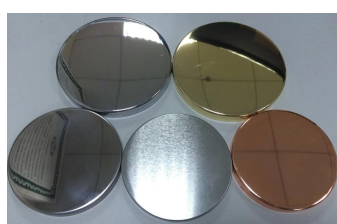

MOQ 3000pcs

More Product Pictures

Accessori abbinati:

In cristalleria di riserva

	SGGOHP19.1914 Dia.:96mm H:125mm	Sample available delivery time:7days	2000pcs In stock
	SGHPG816.3106 52x60x151 max dia for bowl: 62.9mm 170ml 200g MACHINE MAKE	Sample available delivery time:7days	2000pcs In stock
	G051.4823 81x84x211 max dia for bowl: 107.9mm 643ml 252g MACHINE MAKE	Sample available delivery time:7days	2000pcs In stock
	G051.1873 45X70X230 max dia for bowl: 55.6mm 252ml 242g MACHINE MAKE	Sample available delivery time:7days	2000pcs In stock

In stock now			
SGJD8090		TOP: 80mm HEIGHT: 90mm CAPACITY: 300ml	1K MOQ
SGJD88100		TOP: 88mm HEIGHT: 100mm CAPACITY: 400ml WEIGHT: 340g	1K MOQ
SGJB7080		TOP: 70mm BOTTOM: 64mm HEIGHT: 84mm CAPACITY: 220ml WEIGHT: 200g	1K MOQ