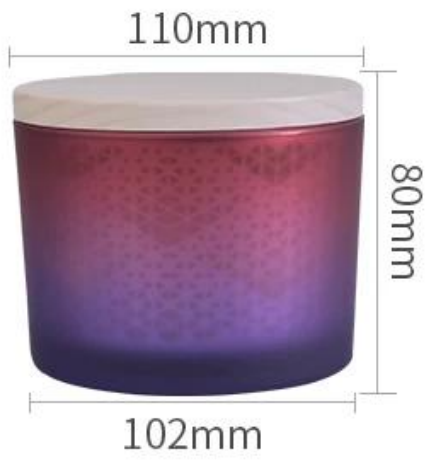

**Vasetti della candela di vetro del cilindro 18 once 18 once
con i coperchi di legno all'ingrosso**

Capacity	495ml
weight	465g

PS:

Sunny Glassware had applied the patent for our own designs they are protected by copyright and not allowed to show any other vendors to quote or copy. Meanwhile, it can be your private label product and won't supply others once you place order with defined qty.