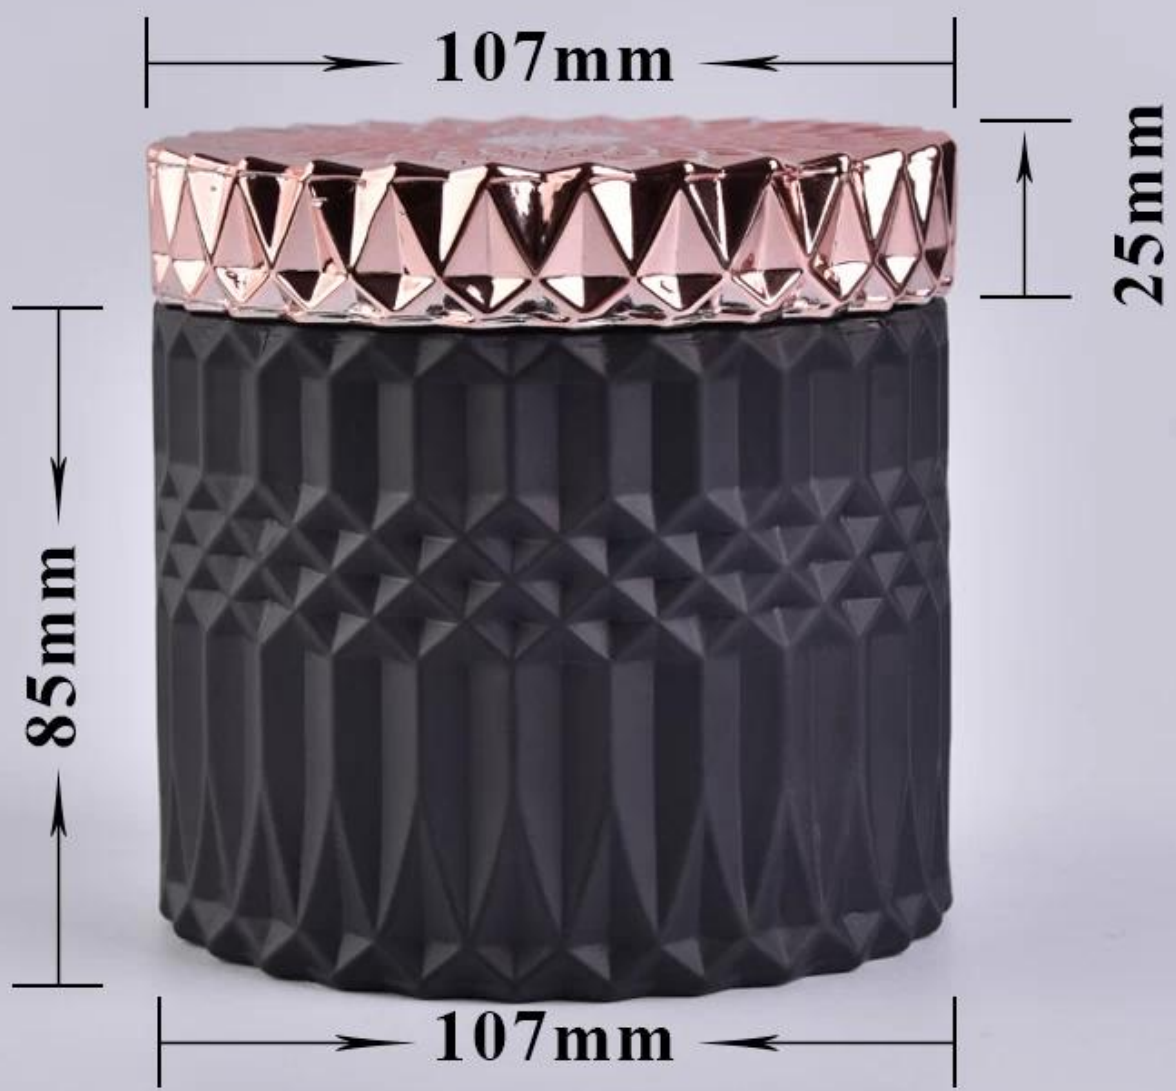

**Perché scegliere Sunny.**

---

**Weigh: 698g**

**Capacity: 495ml**