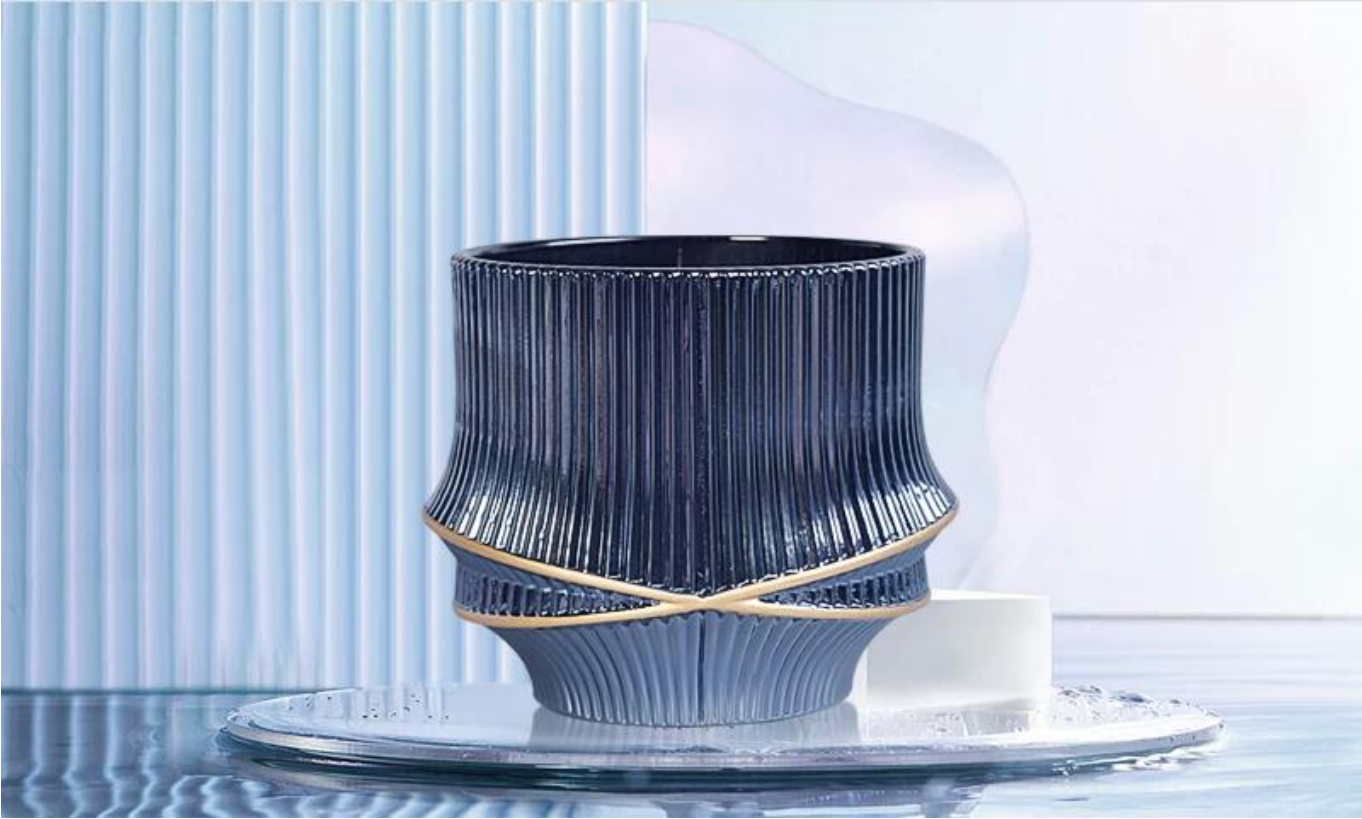

**13oz 14oz unica di candela di vetro dei barattoli croce e
design verticale a strisce in rilievo in rilievo**

Exquisite Embossed Pattern

Capacity	390ml
weight	565g

PS:

Sunny Glassware had applied the patent for our own designs they are protected by copyright and not allowed to show any other vendors to quote or copy. Meanwhile, it can be your private label product and won't supply others once you place order with defined qty.