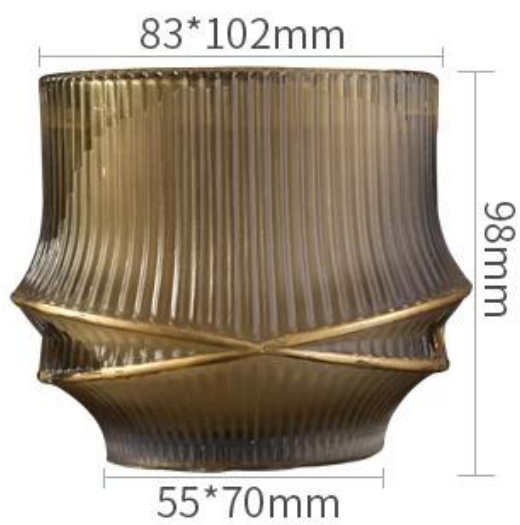

**13oz 14oz unica di candela di vetro dei barattoli croce e
design verticale a strisce in rilievo in rilievo**

Exquisite Embossed Pattern

Capacity	390ml
weight	565g

PS:

Sunny Glassware had applied the patent for our own designs they are protected by copyright and not allowed to show any other vendors to quote or copy. Meanwhile, it can be your private label product and won't supply others once you place order with defined qty.