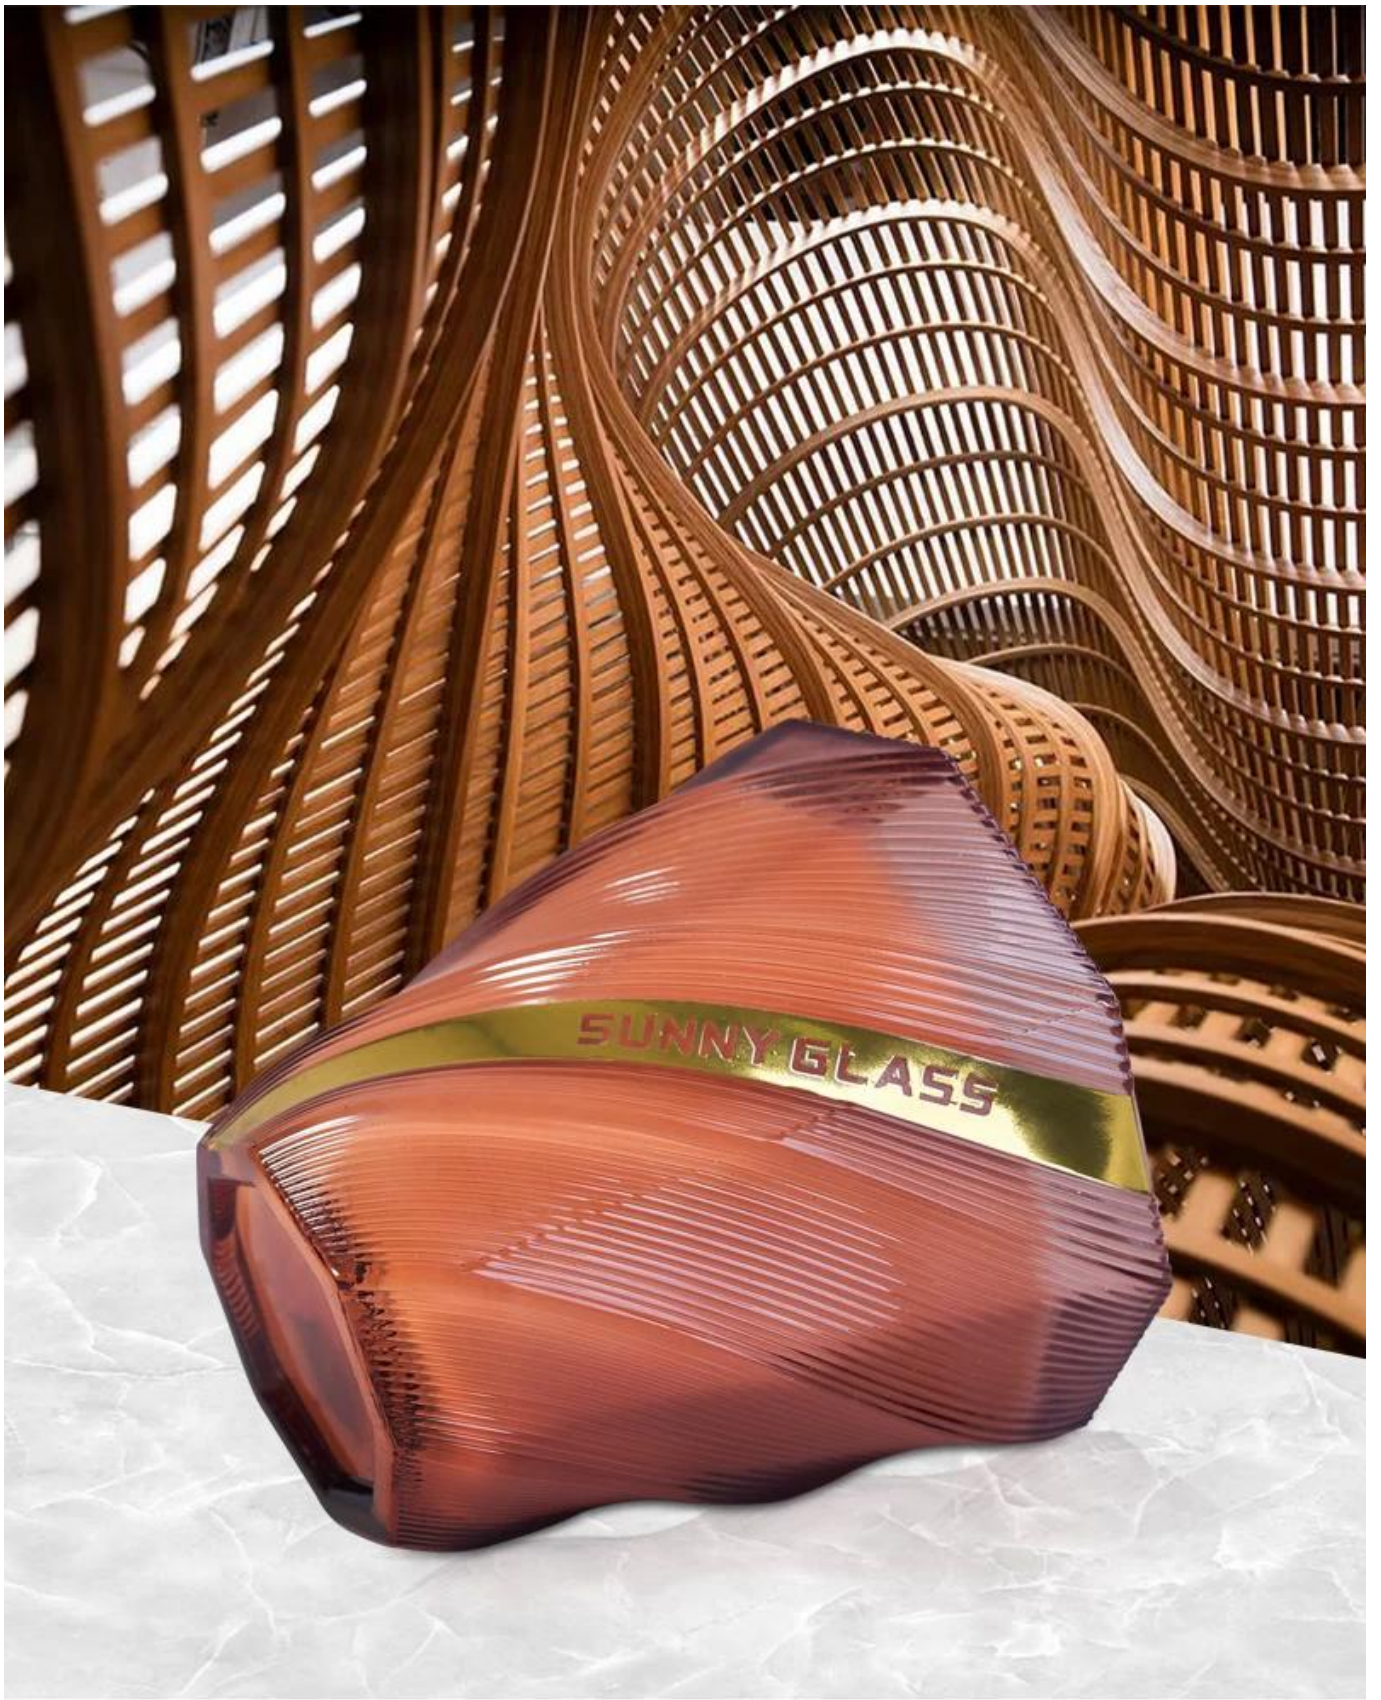

**12oz 13oz opaco vetro candela vasetti spirillo design lusso  
dorato linea decorazione**

# Exquisite Embossed Pattern

Capacity	365ml
Weight	424g