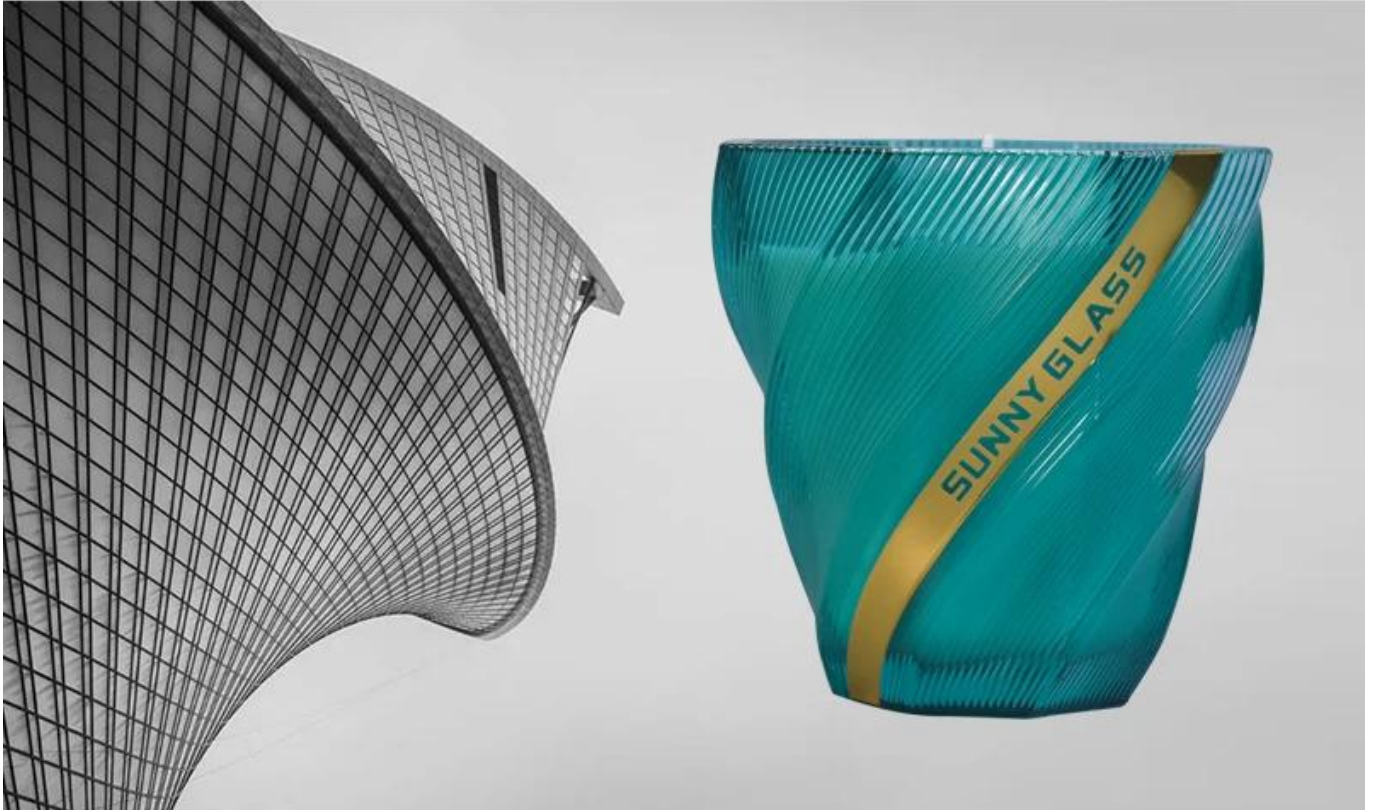

**12oz 13oz opaco vetro candela vasetti spirillo design lusso  
dorato linea decorazione**

# Exquisite Embossed Pattern

Capacity	365ml
Weight	424g