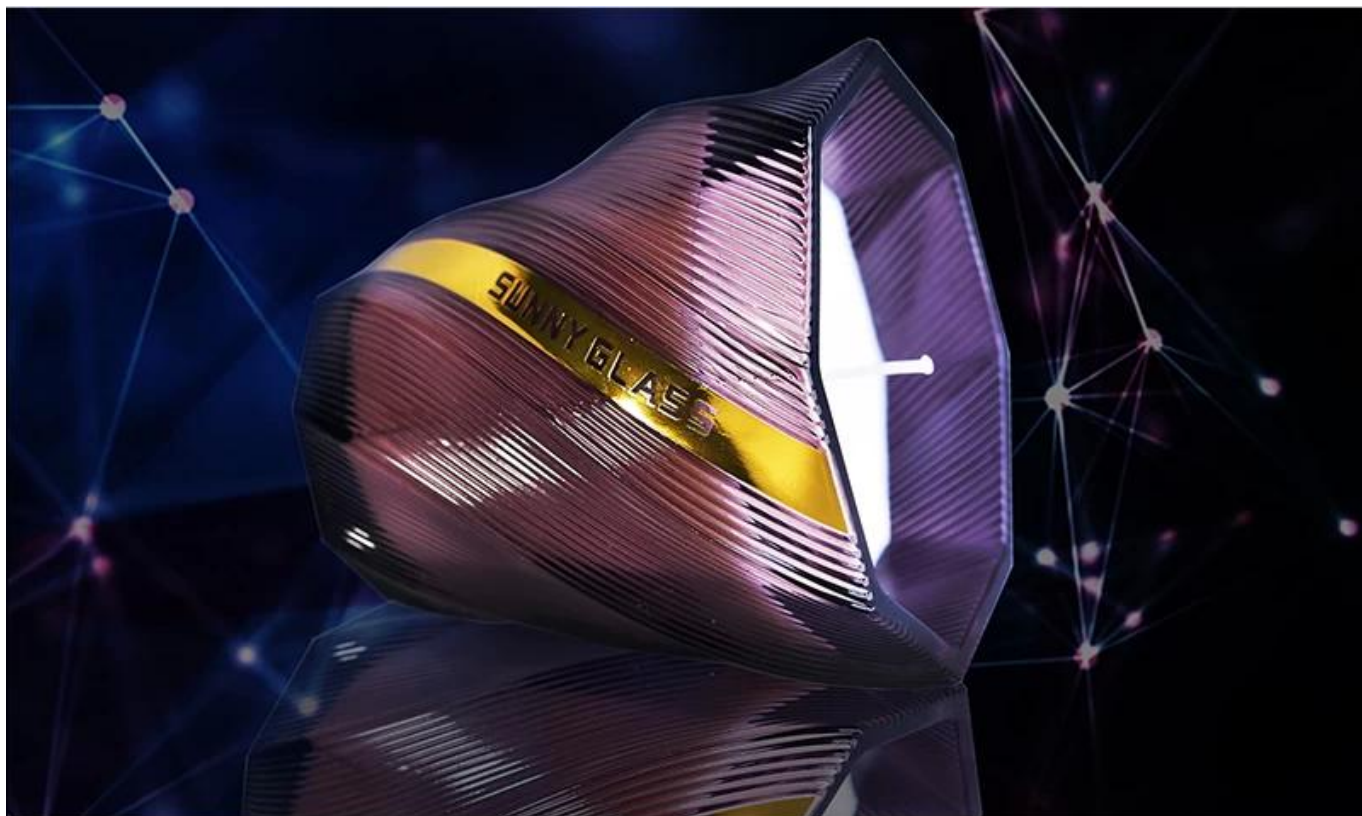

**12oz 13oz opaco vetro candela vasetti spirillo design lusso  
dorato linea decorazione**

# Exquisite Embossed Pattern

Capacity	365ml
Weight	424g