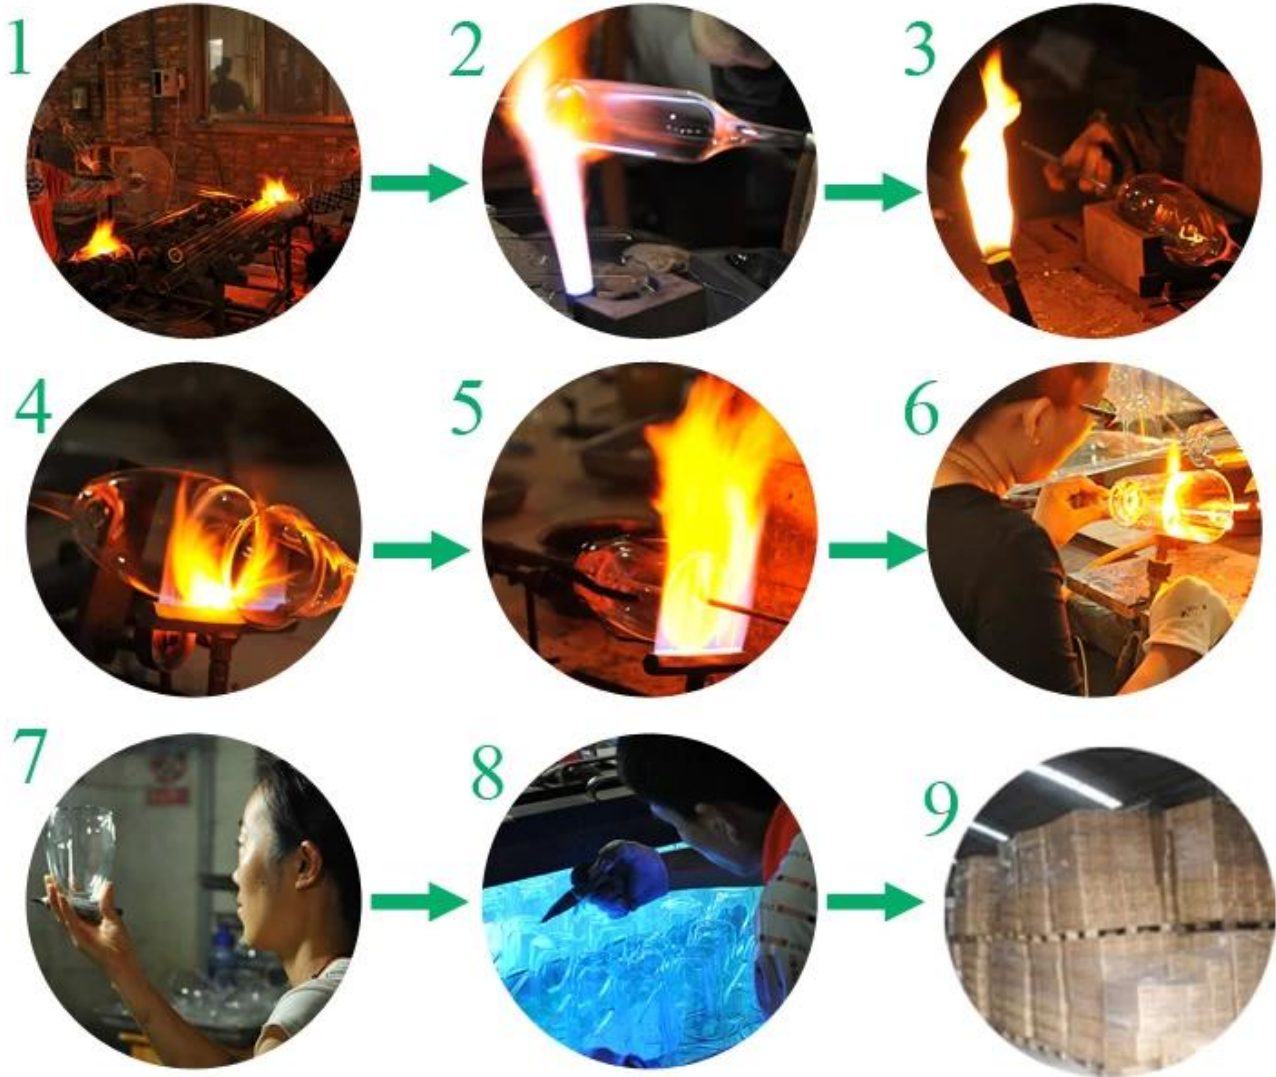

Product Details

Every day is sunny day

Item No.	SGDS14122910
Material	High borosilicate glass
Process	Hand made
Samples time	1. 5 days if at exist shaped and size of glass 2. 15 days if need new shape or size of glass
Packing	Normal packing,6 pcs into inner box, 72 pcs per carton
Product Capacity	500,000~1,000,000 pcs per month
Delivery time	Within 35 days after the sample and order confirmed
Payment terms	30% deposit by T/T in advance and the balance against the copy of B/L
Shipment	By sea, by air, by Express and your shipping agent is acceptable
Product Features	1. Hand made high borosilicate drinking glass with high quality 2. Suitable for used in hotel, home, etc. 3. It is eco-friendly 4. Meet FDA test & CA 65 test
For your choices	1. Different designs and sizes for choice 2. Any color painted, frost, electroplate, pattern laser carver processing 3. Special package like shrink wrap, color gift box, white gift box etc. 4. We have exclusive workers for quality control 5. We have professional workshop and warehouse to ensure the delivery time

More Product Pictures

Every day is sunny day

Borosilicate glass

 Our Company & Sample Room *Every day is sunny day*

FDA, LFGB

Method of application:

1. Using it under guide of the adult
2. Washing it with clean or boiling water before usage
3. No touching the rim of glass cup, try to take the bottom or the handle of it