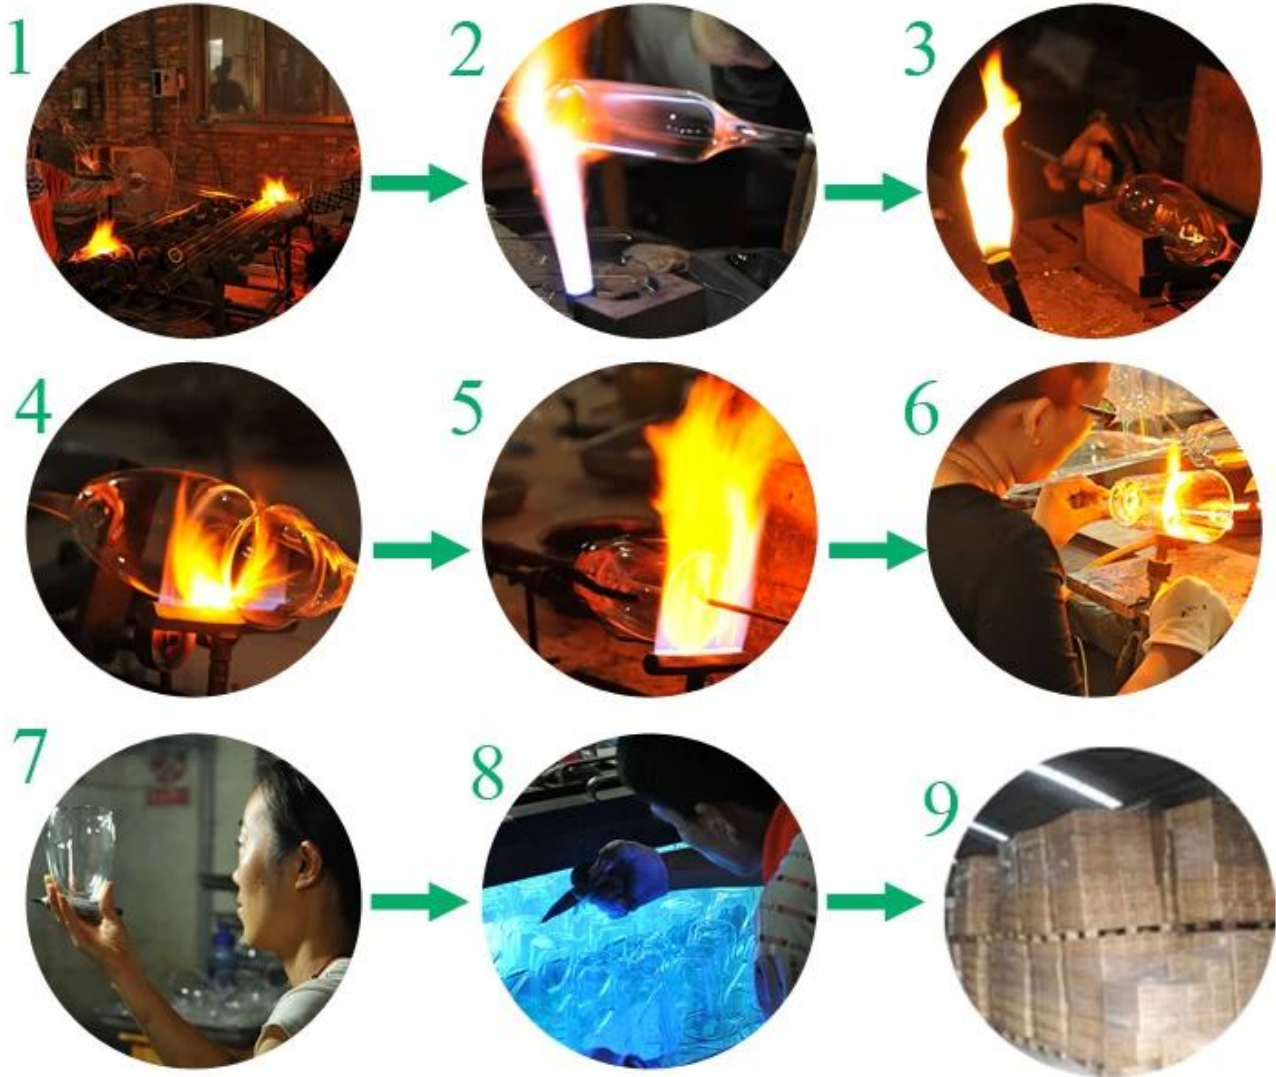

Product Details

Every day is sunny day

Item No.	SGDS14122965
Material	High borosilicate glass
Process	Hand made
Samples time	1. 5 days if at exist shaped and size of glass 2. 15 days if need new shape or size of glass
Packing	Normal packing,6 pcs into inner box, 72 pcs per carton
Product Capacity	500,000~1,000,000 pcs per month
Delivery time	Within 35 days after the sample and order confirmed
Payment terms	30% deposit by T/T in advance and the balance against the copy of B/L
Shipment	By sea, by air, by Express and your shipping agent is acceptable
Product Features	1. Hand made double wall coffee glass with high quality 2. Suitable for used in hotel, home, etc. 3. It is eco-friendly 4. Meet FDA test & CA 65 test
For your choices	1. Different designs and sizes for choice 2. Any color painted, frost, electroplate, pattern laser carver processing 3. Special package like shrink wrap, color gift box, white gift box etc. 4. We have exclusive workers for quality control 5. We have professional workshop and warehouse to ensure the delivery time

More Product Pictures

Every day is sunny day

Borosilicate glass

 Our Company & Sample Room *Every day is sunny day*

FDA, LFGB

Method of application:

1. Using it under guide of the adult
2. Washing it with clean or boiling water before usage
3. No touching the rim of glass cup, try to take the bottom or the handle of it