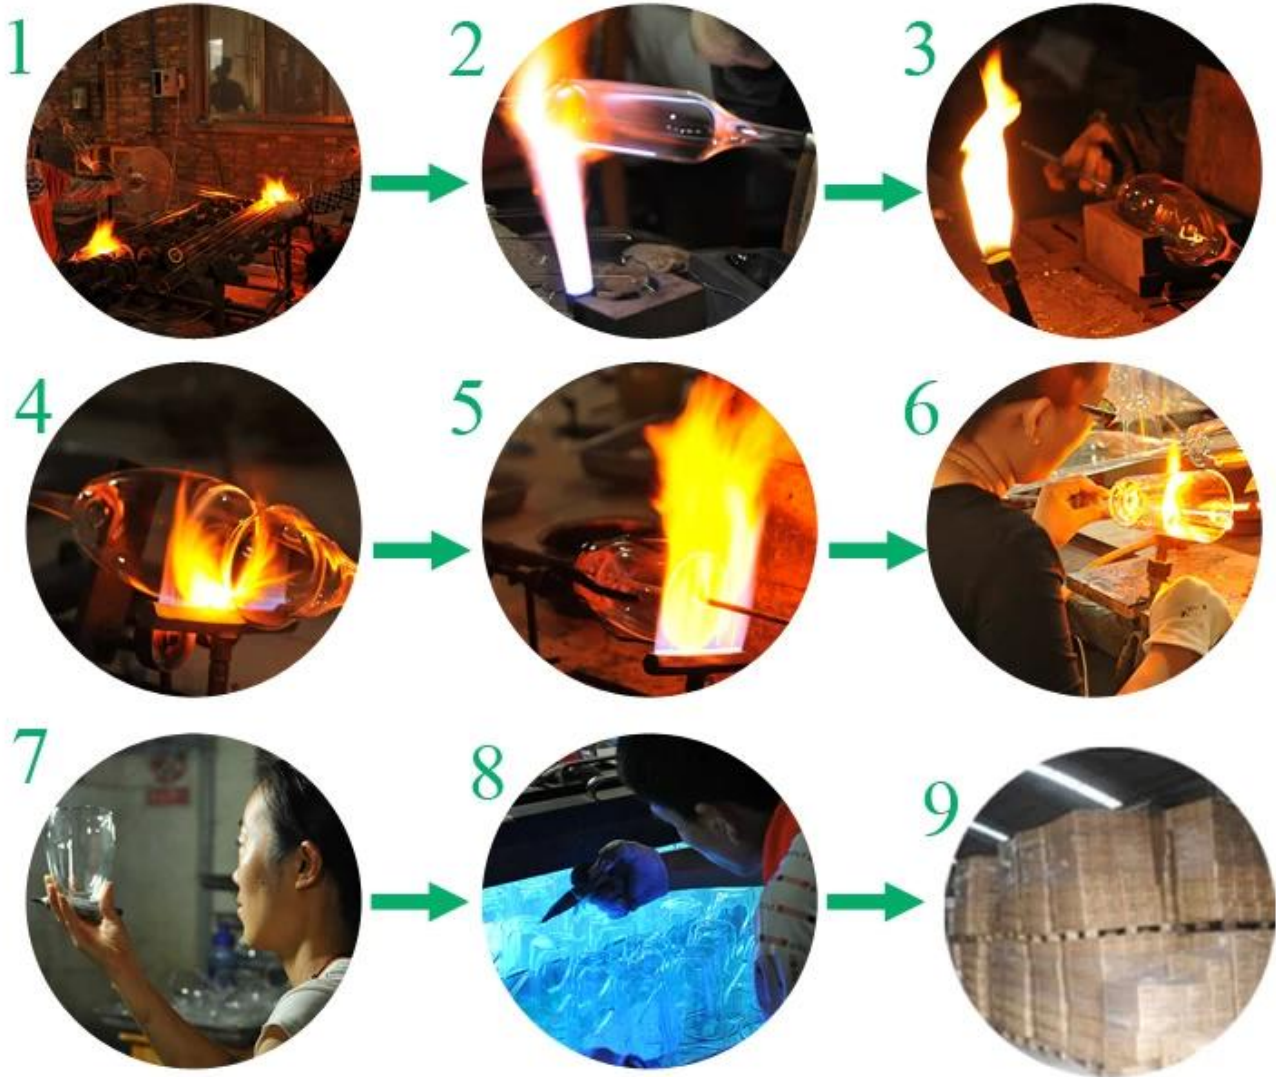

More Product Pictures

Every day is sunny day

Borosilicate glass

 Our Company & Sample Room *Every day is sunny day*

FDA, LFGB

Method of application:

1. Using it under guide of the adult
2. Washing it with clean or boiling water before usage
3. No touching the rim of glass cup, try to take the bottom or the handle of it