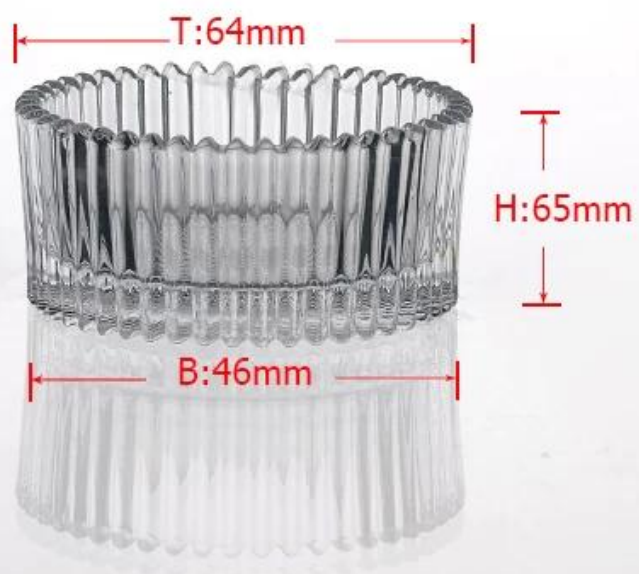

Product Details

Every day is sunny day

Item No.	SGHY064
Material	Hight white glass
Process	Machine made
Samples time	1. 5 days if at exist shaped and size of glass 2. 15 days if need new shape or size of glass
Packing	Normal packing,6 pcs into inner box, 72 pcs per carton
Product Capacity	500,000~1,000,000 pcs per month
Delivery time	Within 35 days after the sample and order confirmed
Payment terms	30% deposit by T/T in advance and the balance against the copy of B/L
Shipment	By sea, by air, by Express and your shipping agent is acceptable
Product Features	1. Machine made convex glass candle holder with high quality 2. Suitable for used in hotel, home, etc. 3. It is eco-friendly 4. Meet FDA test & CA 65 test
For your choices	1. Different designs and sizes for choice 2. Any color painted, frost, electroplate, pattern laser carver processing 3. Special package like shrink wrap, color gift box, white gift box etc. 4. We have exclusive workers for quality control 5. We have professional workshop and warehouse to ensure the delivery time

More Product Pictures

Every day is sunny day

 [Similar Products Link](#)

Every day is sunny day

colored glass candle cup

decoration glass candle holder

clear candlestick glass

Machine pressed