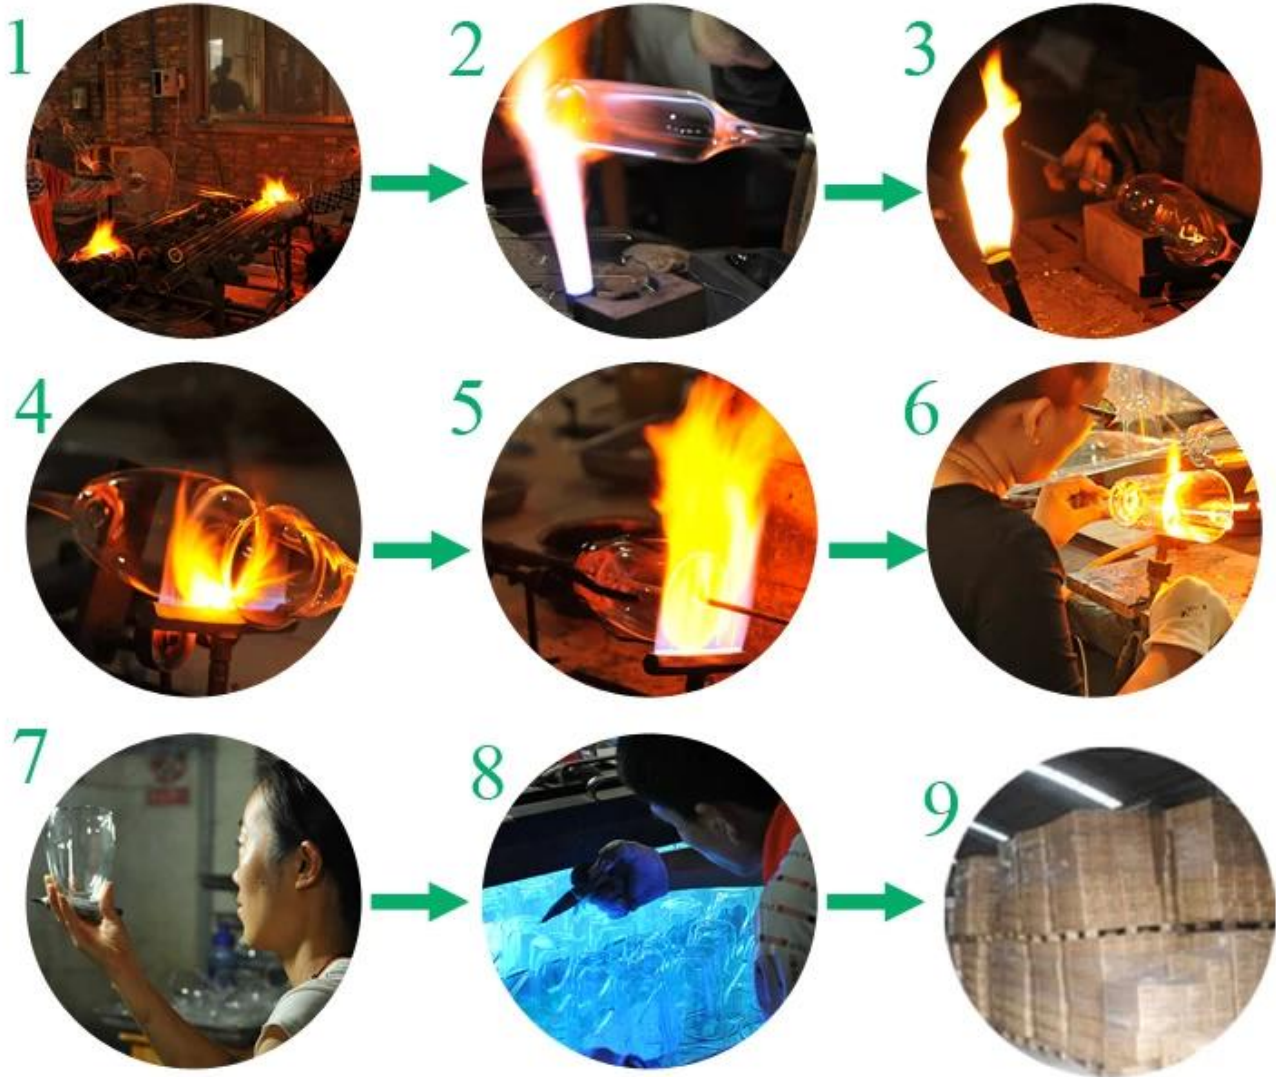

More Product Pictures

Every day is sunny day

Borosilicate glass

S Our Company & Sample Room *Every day is sunny day*

FDA, LFGB

Method of application:

1. Using it under guide of the adult
2. Washing it with clean or boiling water before usage
3. No touching the rim of glass cup, try to take the bottom or the handle of it