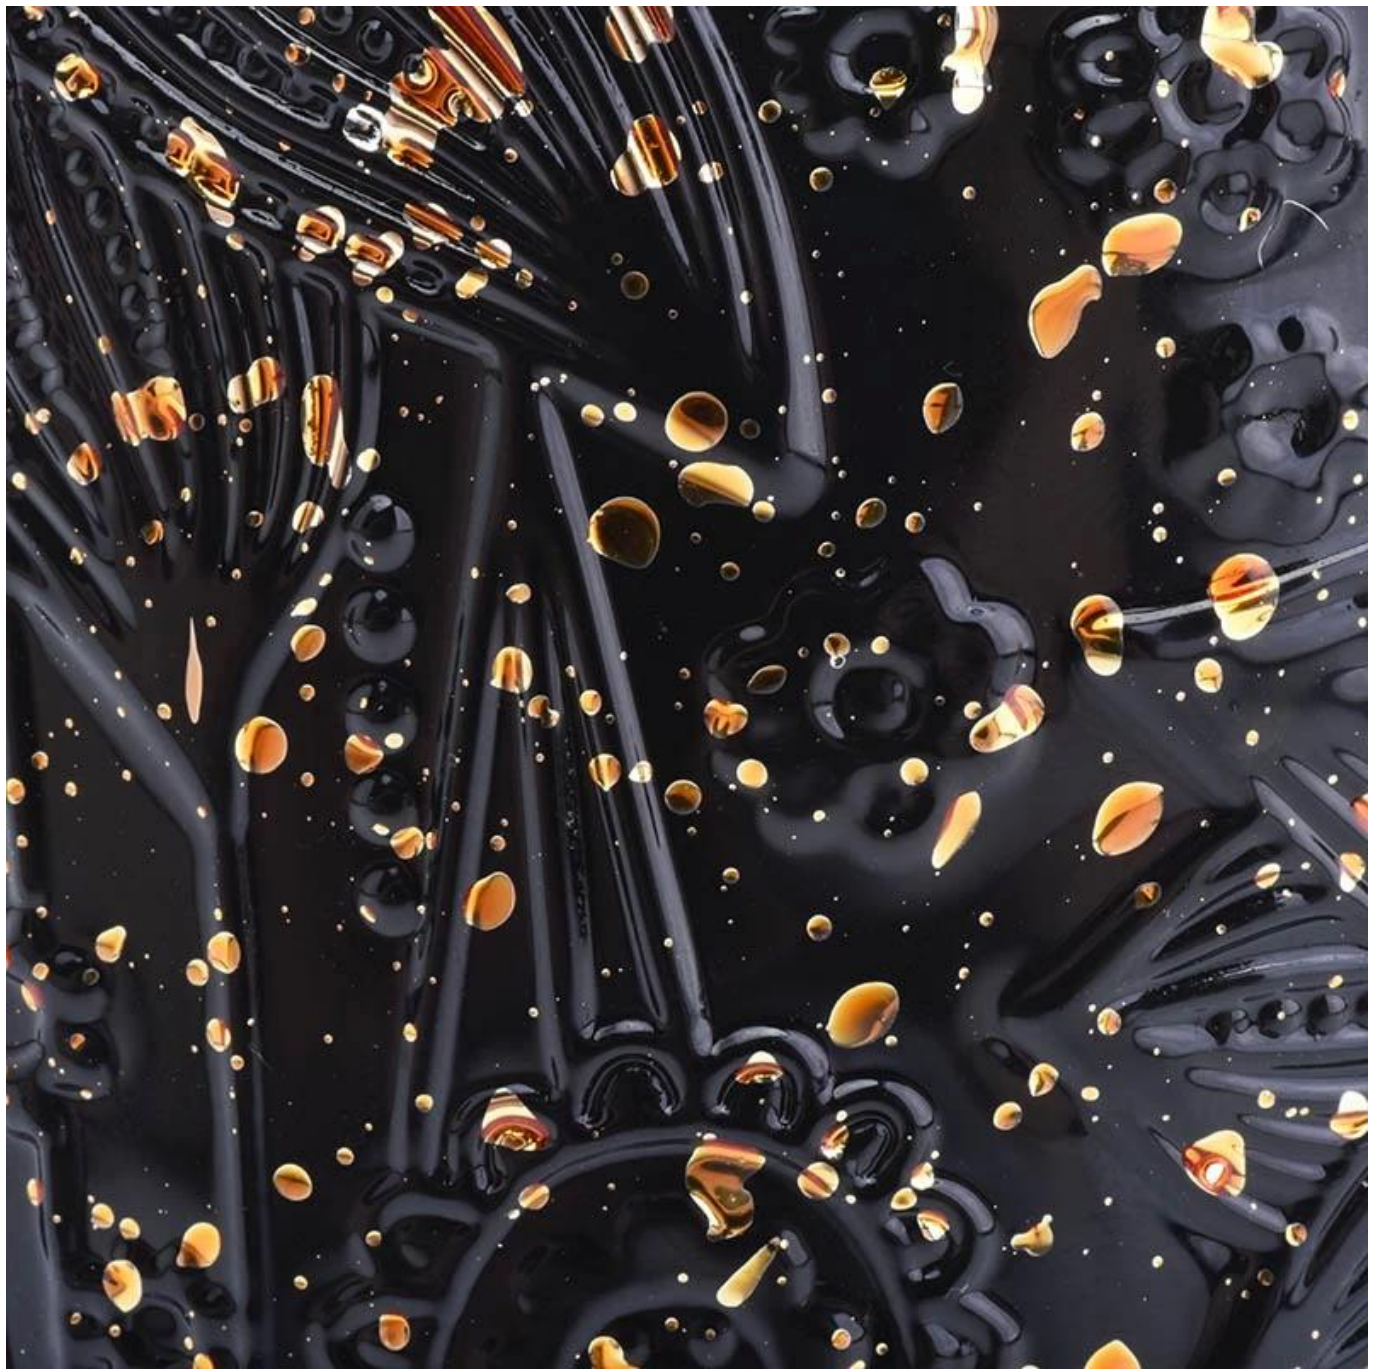

Product Detail Show

black sparkle glass candle jar

Multiple styles selection, your customized design are acceptable

Spray painting (Deep Processing)

Spray painting is a painting technique where a device sprays a coating (paint, ink, varnish, etc.) through the air onto the surface of glassware or ceramic ware.