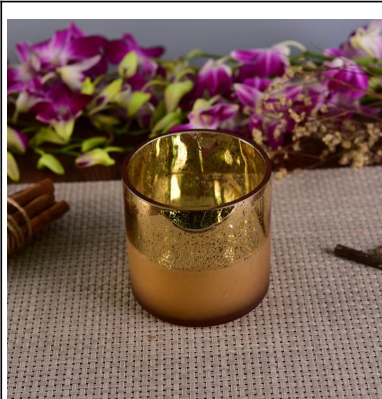

[Similar Products Link](#)