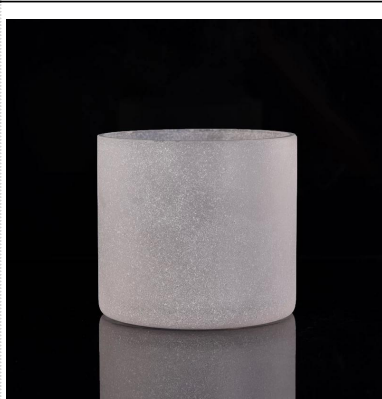

[Similar Products Link](#)