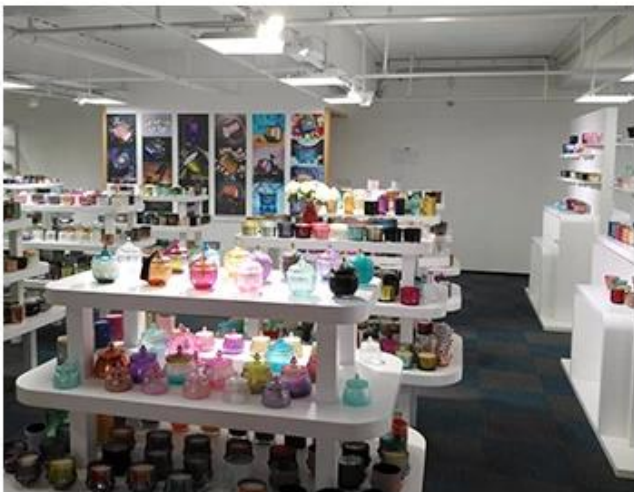

There are more than 5000 products in
sample room of Sunny Glassware
for your reference. No second Co. in China!

EXHIBITION

“

We have taken part in various exhibitions since 2002 year, like Shanghai, London, Las Vegas, Hongkong show.