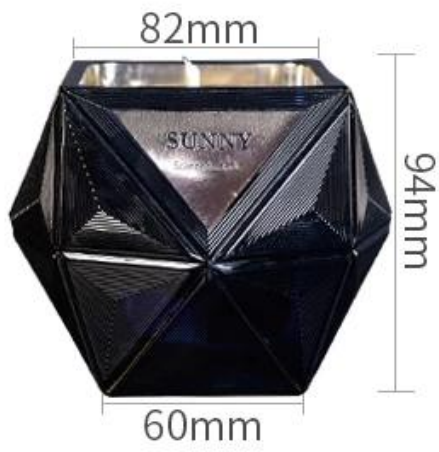

Vente en gros 300ml Verre Bougies de bougie multi-angle de conception de couleur logo OEM

Exquisite Embossed Pattern

Capacity

300ml

Weight

1076g

PS:

Sunny Glassware had applied the patent for our own designs they are protected by copyright and not allowed to show any other vendors to quote or copy. Meanwhile, it can be your private label product and won't supply others once you place order with defined qty.