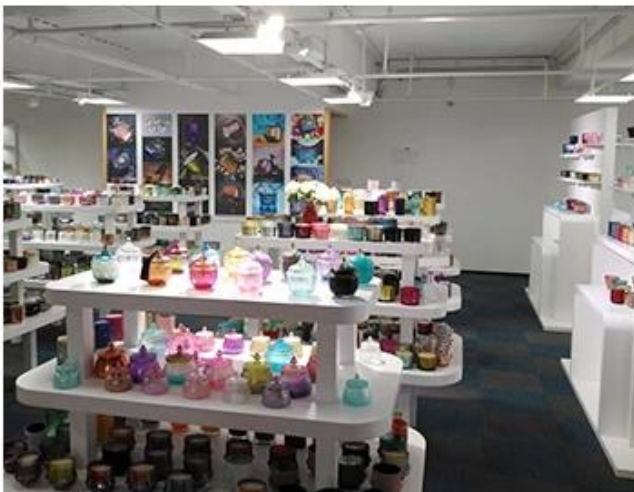

Échantillon Salle et salon du commerce

SAMPLE ROOM

There are more than 5000 products in
sample room of Sunny Glassware
for your reference. No second Co. in China!

EXHIBITION

“

We have taken part in various exhibitions since 2002 year, like Shanghai, London, Las Vegas, Hongkong show.