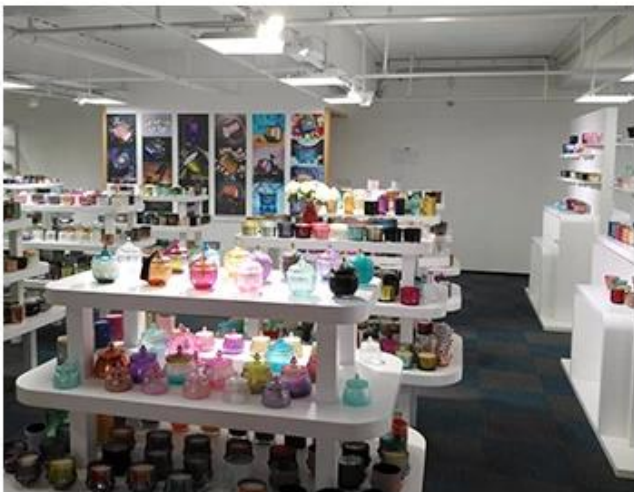

échantillon Salle et émission de trading

SAMPLE ROOM

There are more than 5000 products in
sample room of Sunny Glassware
for your reference. No second Co. in China!

EXHIBITION

“

We have taken part in various exhibitions since 2002 year, like Shanghai, London, Las Vegas, Hongkong show.