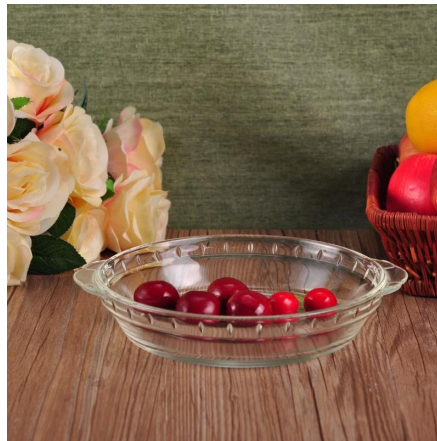

Similar Products Link