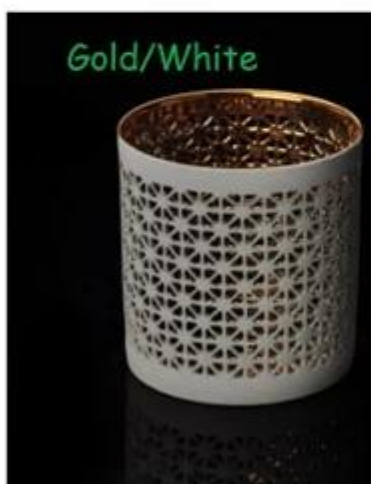

## Popular items for ceramic candle holder

Ceramic candle holder

**S** SUNNY  
美 阳 玻 璃

Item No.: SGJH15112207

Item No.: SGJH15112208

Item No.: SGJH15112209

Product Details

	Item Name	<a href="#">Popular items for ceramic candle holder</a>
	Item number.	SGDS15061902
	Size	Top dia: 90mm * Bottom dia: 91mm Height: 93mm
	Weight	397g
	Sample time	1.5 days to exist in the shape and size of the products 2:15 days if you need new shape and size of products
	Packing	Security packaging normal 24pcs / 36pcs / 48pcs per carton etc. export with egg divider
	MOQ	10,000pcs
	Delivery time	Within 35 days after order confirmed
	Payment terms	30% deposit by T / T in advance, the balance after showing the copy of B / L
	Product Feature	<ol style="list-style-type: none"> <li>1.High quality and competitive prices</li> <li>2.Meet FDA, SGS, LFGB test etc.</li> <li>3.Eco-friendly</li> <li>4.Widely applies to wedding, party, house, bar etc.</li> <li>5.Machine made</li> </ol>

  
[More Product Pictures](#)

Similar Products Link

Product display

Candle Holder

Glass Tumbler

Glass Jar

Double Wall Glass

Wine Glass