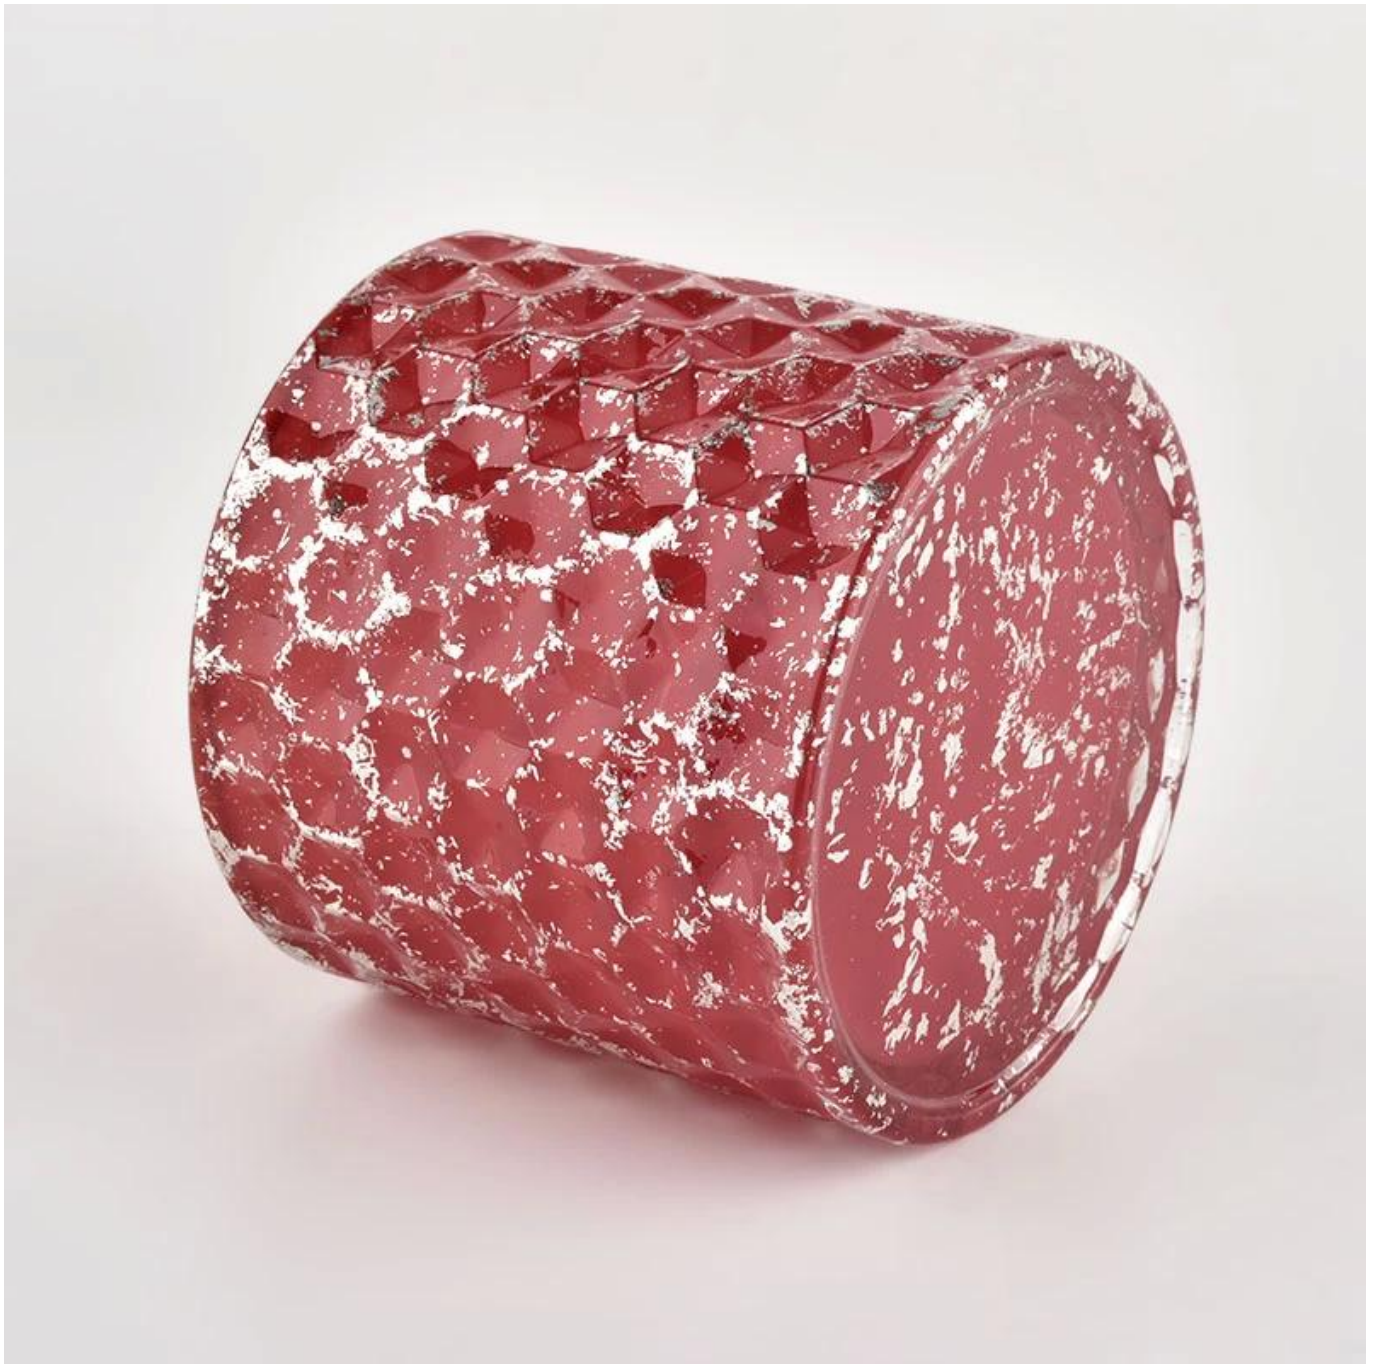

New round glass candle vessels holders red jars with lids wholesale

Sunny Glassware not only places OEM / ODM orders, but also helps many brands to start with product concepts.

Why choose Sunny.

product name	New round glass candle vessels holders red jars with lids wholesale
--------------	---

Échantillon temps	1. 5 days if there is glass shape and size 2. 15 days, if you need new shapes and sizes glass
Mesure	Item:SGHL21112602 Top dia: 99mm Bottom dia: 99mm Height: 90mm Weight: 440g Capacity: 525ml
Emballage	Normal packing,Individual gift box, PVC box, window box, color box, white box, etc
Livraison temps	Within 35 days after the sample and order confirmed
Paiement terme	30% deposit by T/T in advance and the balance against the copy of B/L
Expédition	By sea,by air,by Express and your shipping agent is acceptable
Usage Occasion	Home decor,Wedding Decoration,Wedding Favors,Decoration enhancement