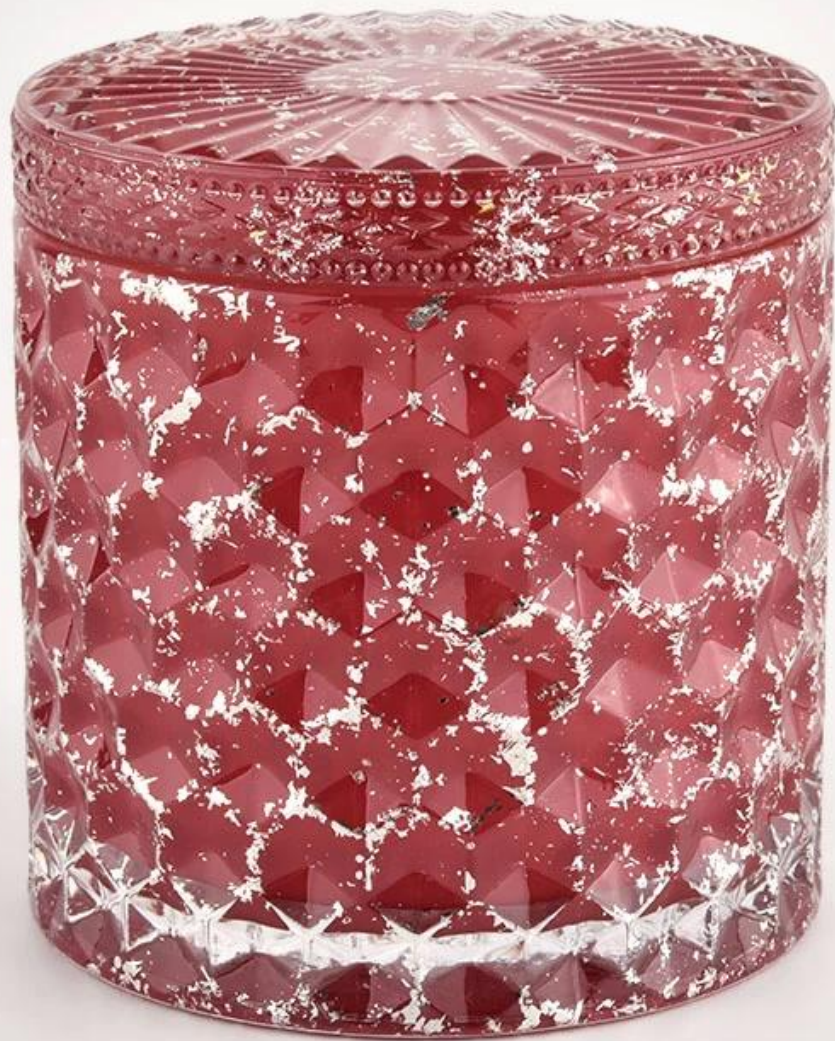

New round glass candle vessels holders red jars with lids wholesale

Sunny Glassware not only places OEM / ODM orders, but also helps many brands to start with product concepts.

Why choose Sunny.

product name	New round glass candle vessels holders red jars with lids wholesale
--------------	---

Échantillon temps	1. 5 days if there is glass shape and size 2. 15 days, if you need new shapes and sizes glass
Mesure	Item:SGHL21112602 Top dia: 99mm Bottom dia: 99mm Height: 90mm Weight: 440g Capacity: 525ml
Emballage	Normal packing,Individual gift box, PVC box, window box, color box, white box, etc
Livraison temps	Within 35 days after the sample and order confirmed
Paiement terme	30% deposit by T/T in advance and the balance against the copy of B/L
Expédition	By sea,by air,by Express and your shipping agent is acceptable
Usage Occasion	Home decor,Wedding Decoration,Wedding Favors,Decoration enhancement