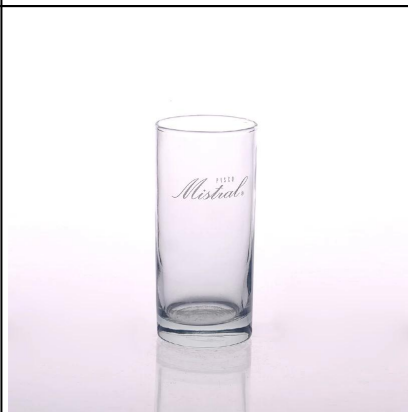

Similar Products Link