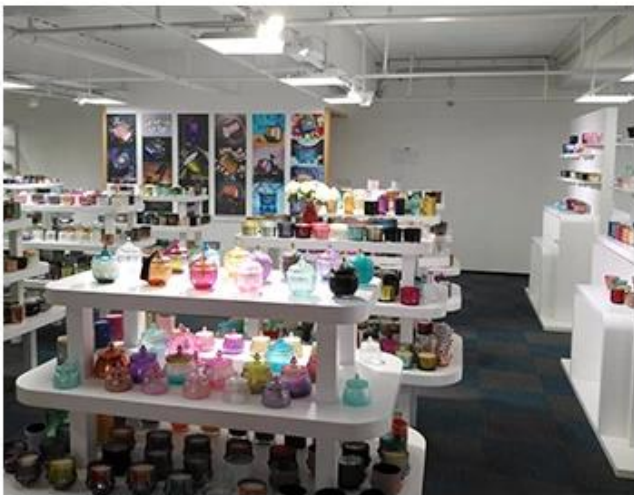

Échantillon Chambre et salon professionnel

SAMPLE ROOM

There are more than 5000 products in
sample room of Sunny Glassware
for your reference. No second Co. in China!

EXHIBITION

“

We have taken part in various exhibitions since 2002 year, like Shanghai, London, Las Vegas, Hongkong show.