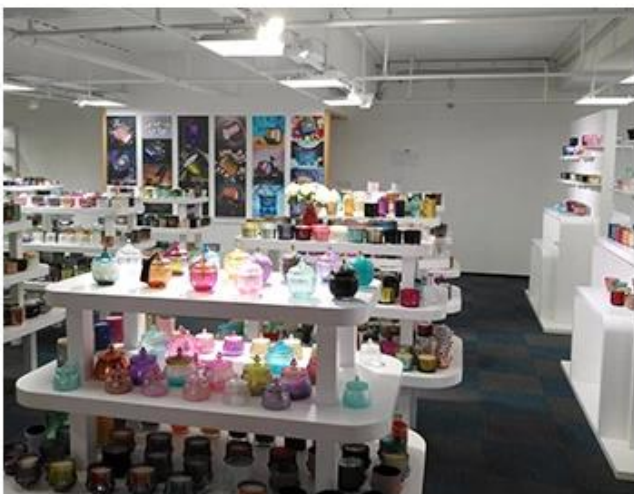

échantillon Salle and trading show

SAMPLE ROOM

There are more than 5000 products in
sample room of Sunny Glassware
for your reference. No second Co. in China!

EXHIBITION

“

We have taken part in various exhibitions since 2002 year, like Shanghai, London, Las Vegas, Hongkong show.