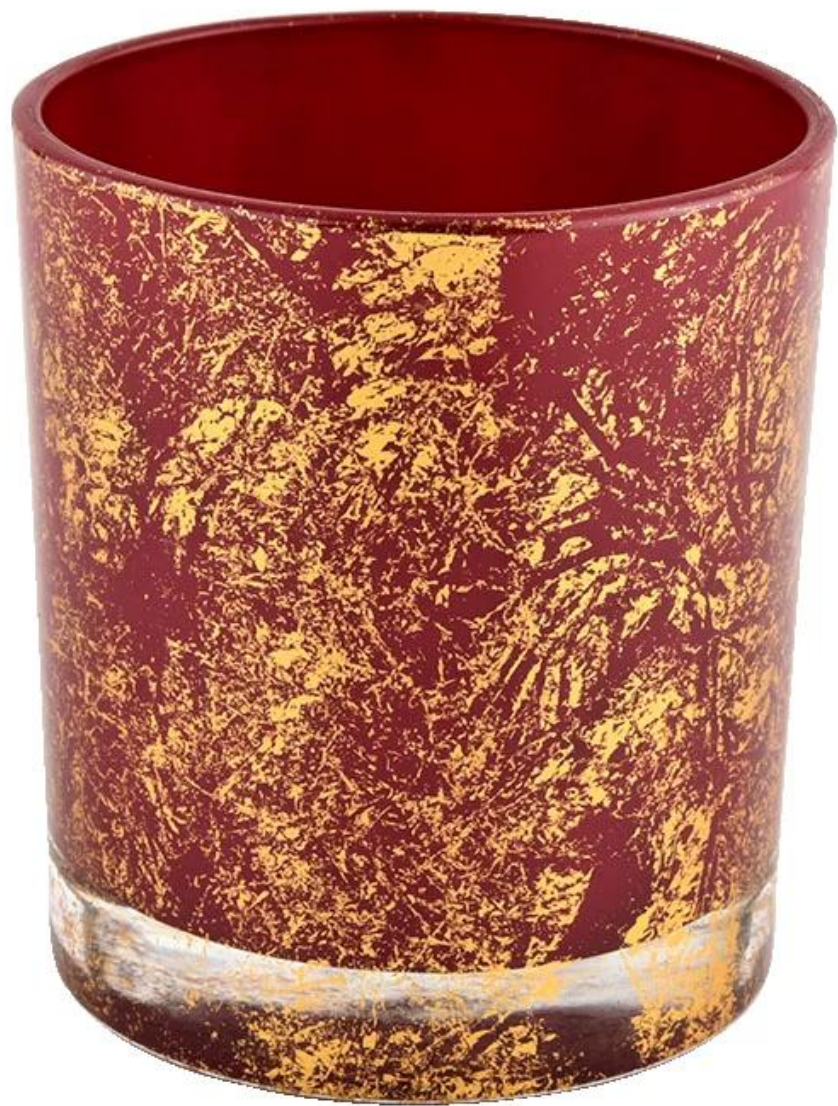

Gold printing dust and red container candle luxury candle Jars glass

## Description du produit

Product name	Gold printing dust and red container candle luxury candle Jars glass
goûter temps	1. 5 jours s'il y a une forme et une taille de verre 2. 15 days if you need new shapes and sizes glass

Mesure	Item No.:SGHL21112615 Top dia:80mm Bottom dia:74mm Height:90mm Weight:303g Capacity:290ml
Emballage	Normal packaging, individual gift box, PVC box, window box, color box, white box, etc.
livraison temps	Confirmed within 35 days of the rehearsal and order
Paiement expression	30% deposit by T/T in advance and the remaining amount against the copy of B/L
Diffuser	At sea, air, according to Express and your shipping representative is acceptable
Usage event	Residential culture, wedding decoration, wedding lectures, decorative improvement,