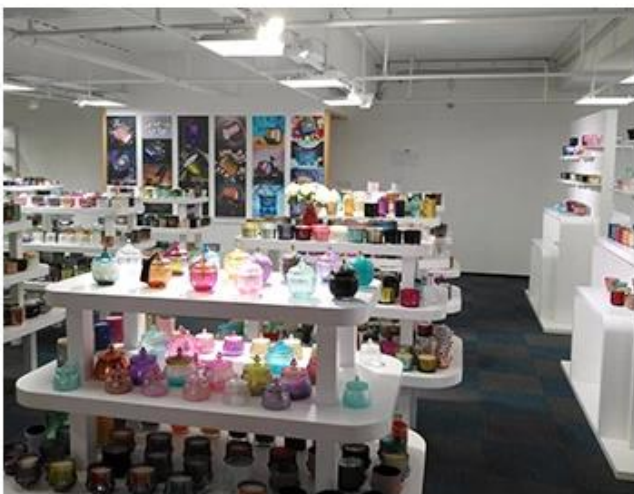

# CERTIFICATES

goûter Chambre and trading show

# SAMPLE ROOM

---

There are more than 5000 products in  
sample room of Sunny Glassware  
for your reference. No second Co. in China!