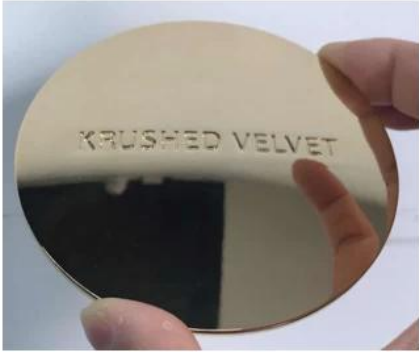

embossed logo on the lids

effect on the jar

Zinc alloy candle lids

Rose gold color

gold color

debossed logo on the lids

embossed logo on the lids

effect on the jar