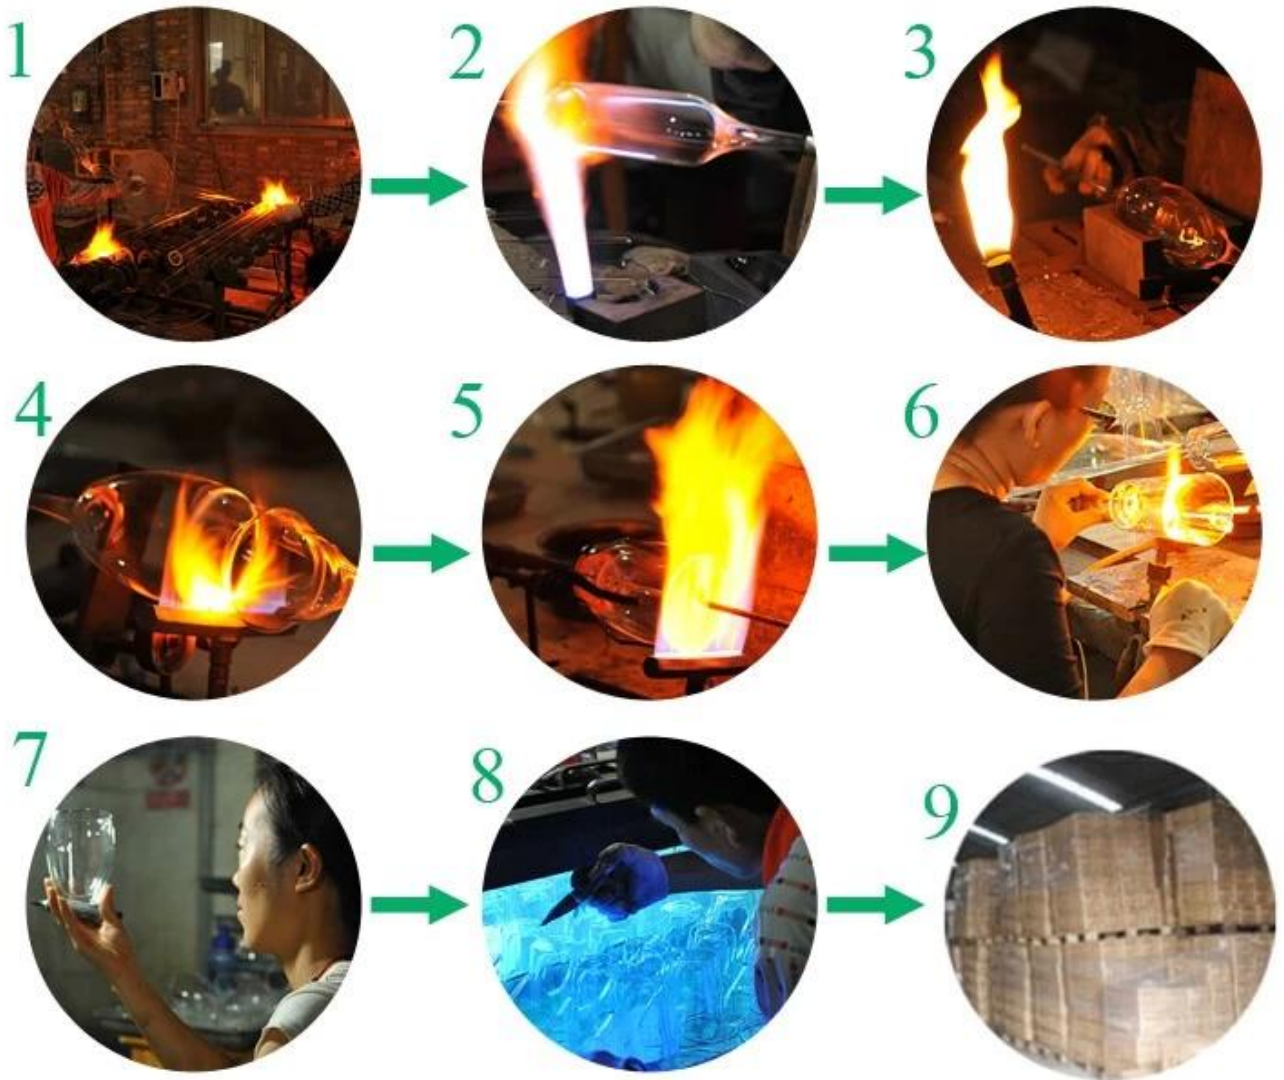

Borosilicate glass

Related products: