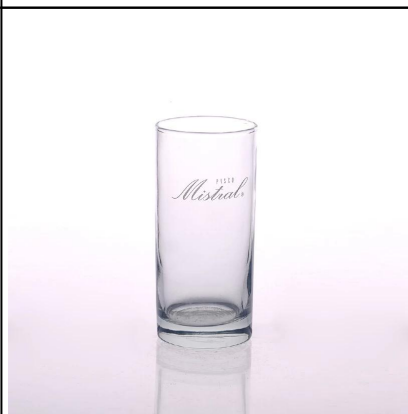

Skype Sunnyglassware033

Office Tel. +86-755-25643419(ext.609)

Mobile +86-(0)137-1047-9011

WhatsApp +86-(0)137-1047-9011

Everything is going on, but don't give up trying

More Product Pictures

Office & Sample Room