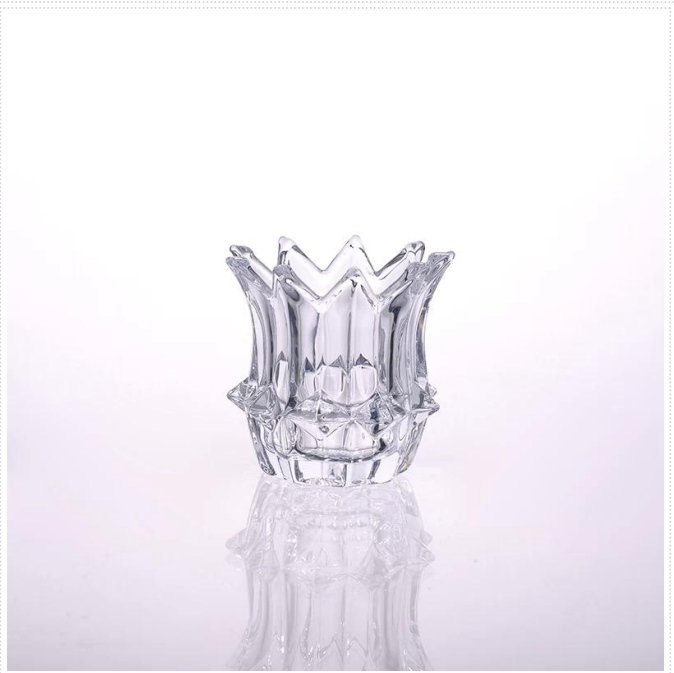

## Product detail:

Item No.	SG103
Material	High white glass
Color	Clear
Craft	machine pressed
Samples time	1. 5 days if at exit shaped and size of glass 2. 15 days if need new shape or size of glass
Packing	Normal packing,144 pcs into export carton,carton with cardboard divider
Product Capacity	500,000~1,000,000 pcs per month
Delivery time	Within 35 days after the sample and order confirmed
Payment terms	30% deposit by T/T in advance and the balance against the copy of B/L
Shipment	By sea,by air,by Express and your shipping agent is acceptable
Product Features	1. Machine pressed 2. Suitable for used in pub, hotel, restaurants, home,etc 3. Professional Q/C for quality control 4. Competitive price and quality 5. Meet FDA test ,CA 65 test and food grade
For your choices	1. Any logo printing on the glass body 2. Any color painted,frost,electroplate, pattern laser carver for the finish 3. Special package like shrink wrap, color gift box, white gift box etc 4. Open new mould for the glass, wood, plastic or metal as you like 5. Different size and shapes meet your needs

## Product show:

Glass candle holder with butterfly logo

special glass candle holder cup

A banner with a green background featuring blurred green leaves. On the left is a logo consisting of a stylized green 'S' above the word 'SUNNY' in a grey box. To the right of the logo, the word 'Package:' is written in a large, blue, outlined font.