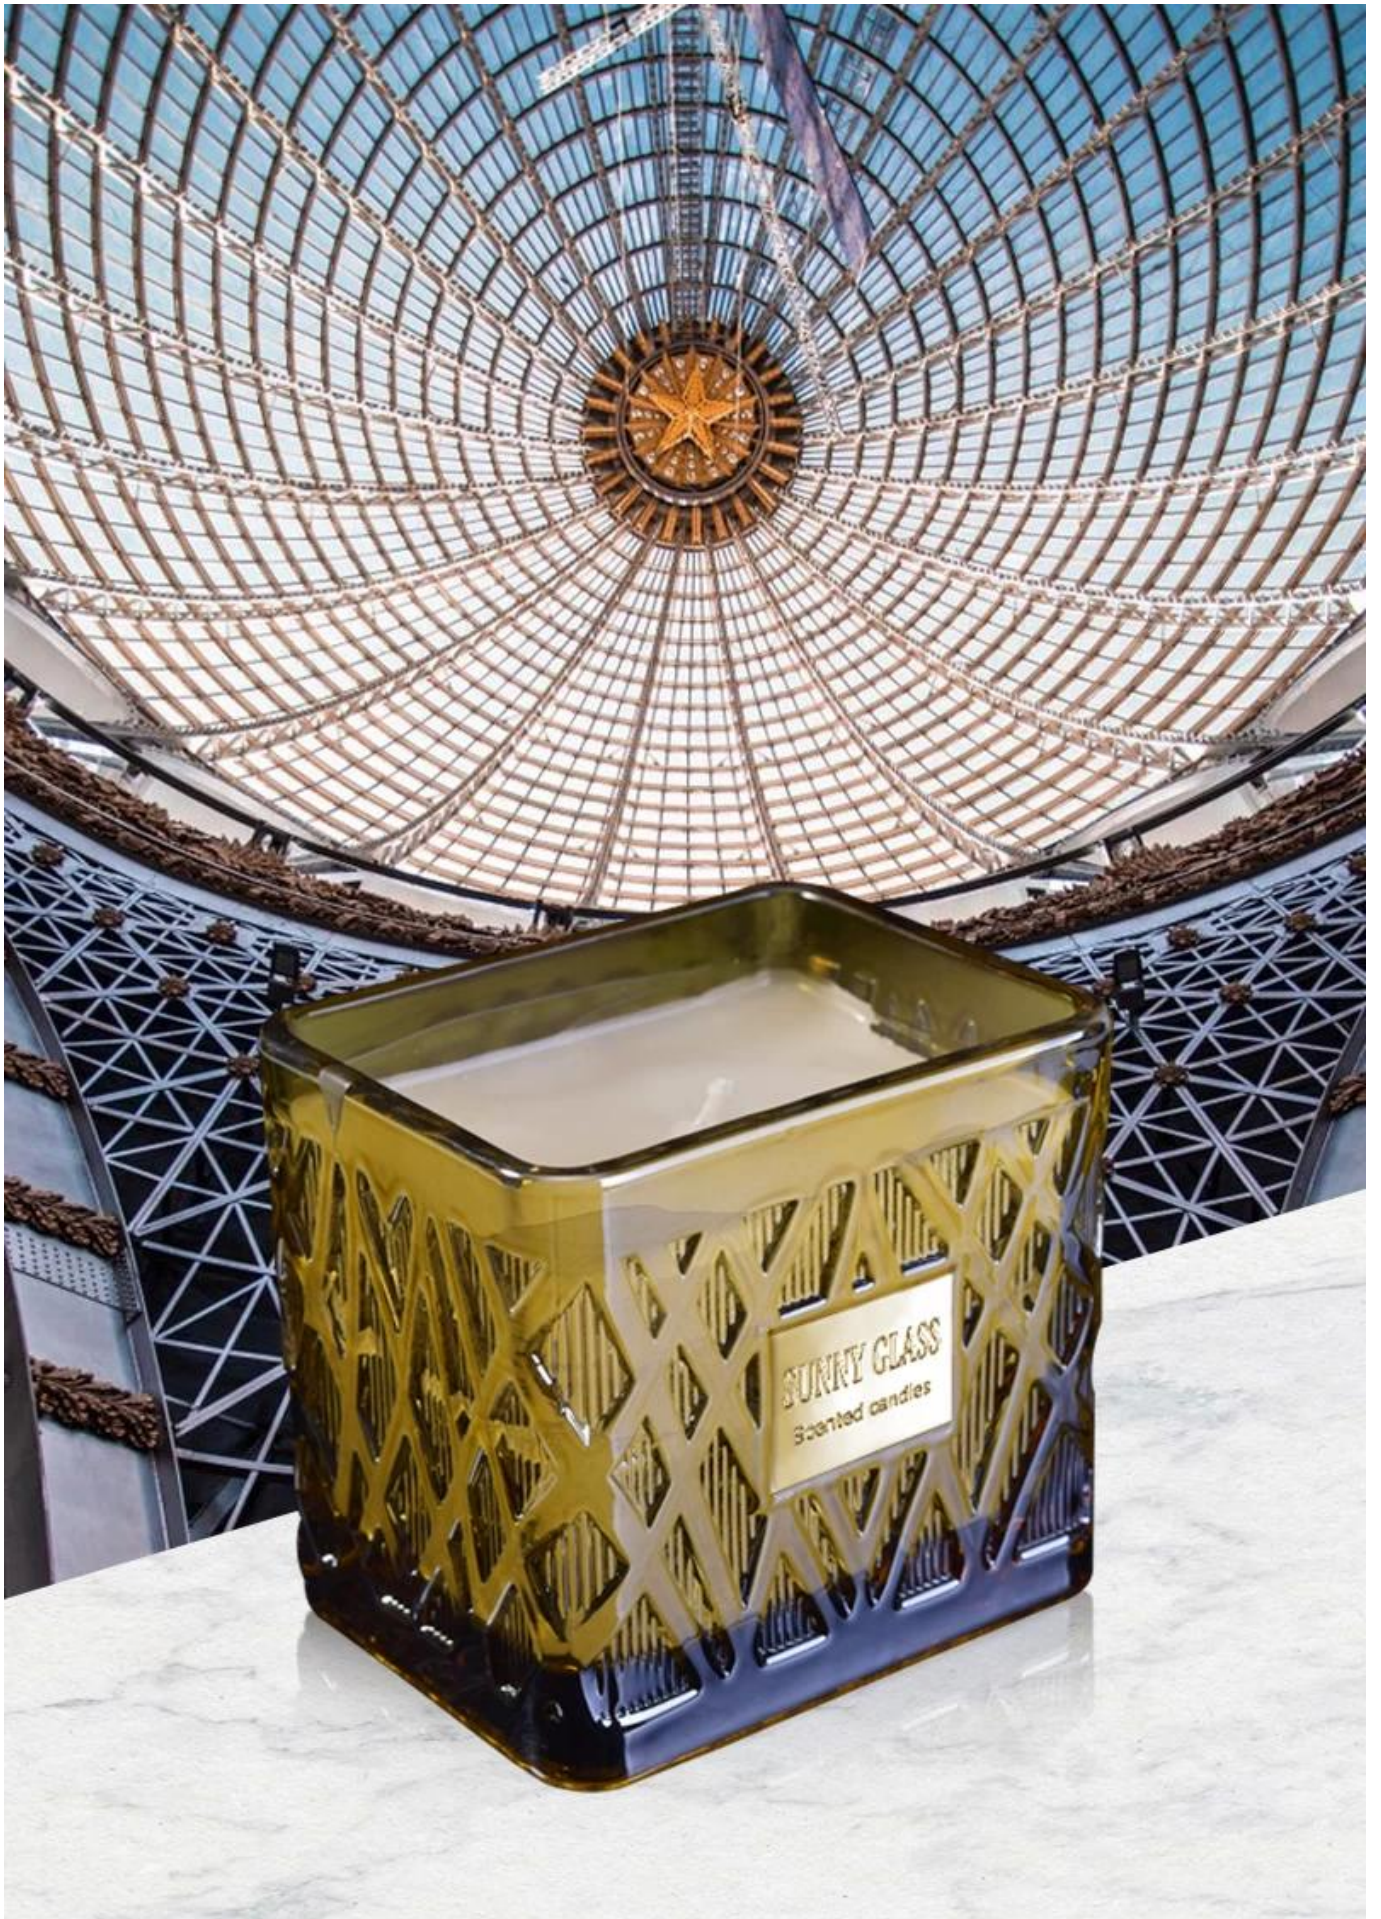

**550ml 19oz 20oz vides rectangle verre bougeoirs de bougie
en gros de grilles de grille**

Exquisite Embossed Pattern

Length	95mm
Capacity	350ml
Weight	500g
Wall thickness	5mm

PS:

Sunny Glassware had applied the patent for our own designs they are protected by copyright and not allowed to show any other vendors to quote or copy. Meanwhile, it can be your private label product and won't supply others once you place order with defined qty.