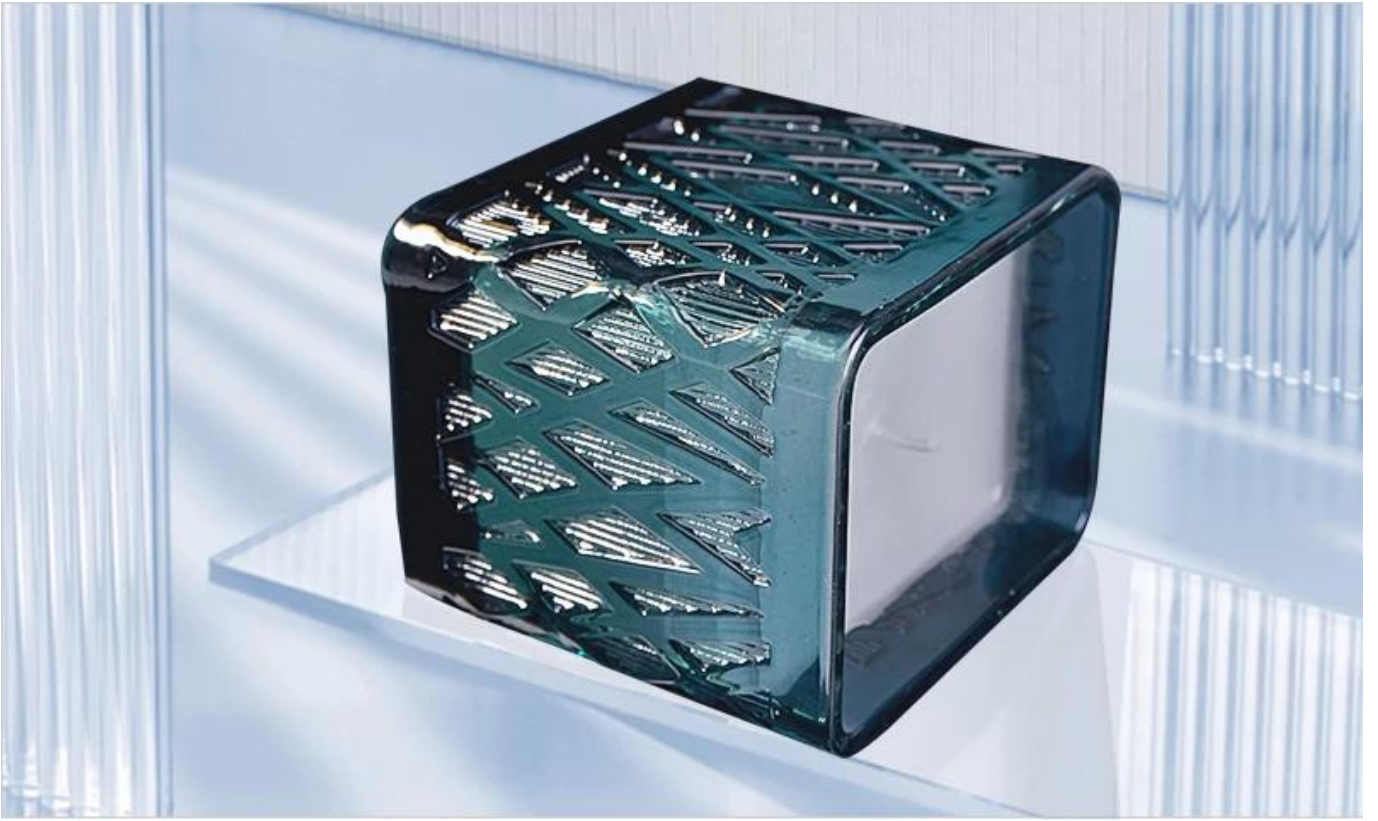

**550ml 19oz 20oz vides rectangle verre bougeoirs de bougie
en gros de grilles de grille**

Exquisite Embossed Pattern

Length	95mm
Capacity	350ml
Weight	500g
Wall thickness	5mm

PS:

Sunny Glassware had applied the patent for our own designs they are protected by copyright and not allowed to show any other vendors to quote or copy. Meanwhile, it can be your private label product and won't supply others once you place order with defined qty.