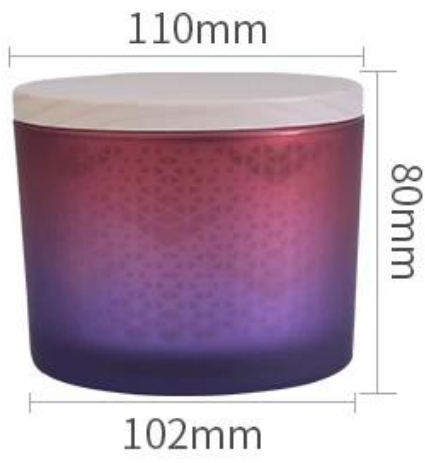

**Bougies de bougie en verre de cylindre de 17oz 18oz avec
des paupières en bois Grossistes**

Capacity	495ml
weight	465g

PS:

Sunny Glassware had applied the patent for our own designs they are protected by copyright and not allowed to show any other vendors to quote or copy. Meanwhile, it can be your private label product and won't supply others once you place order with defined qty.