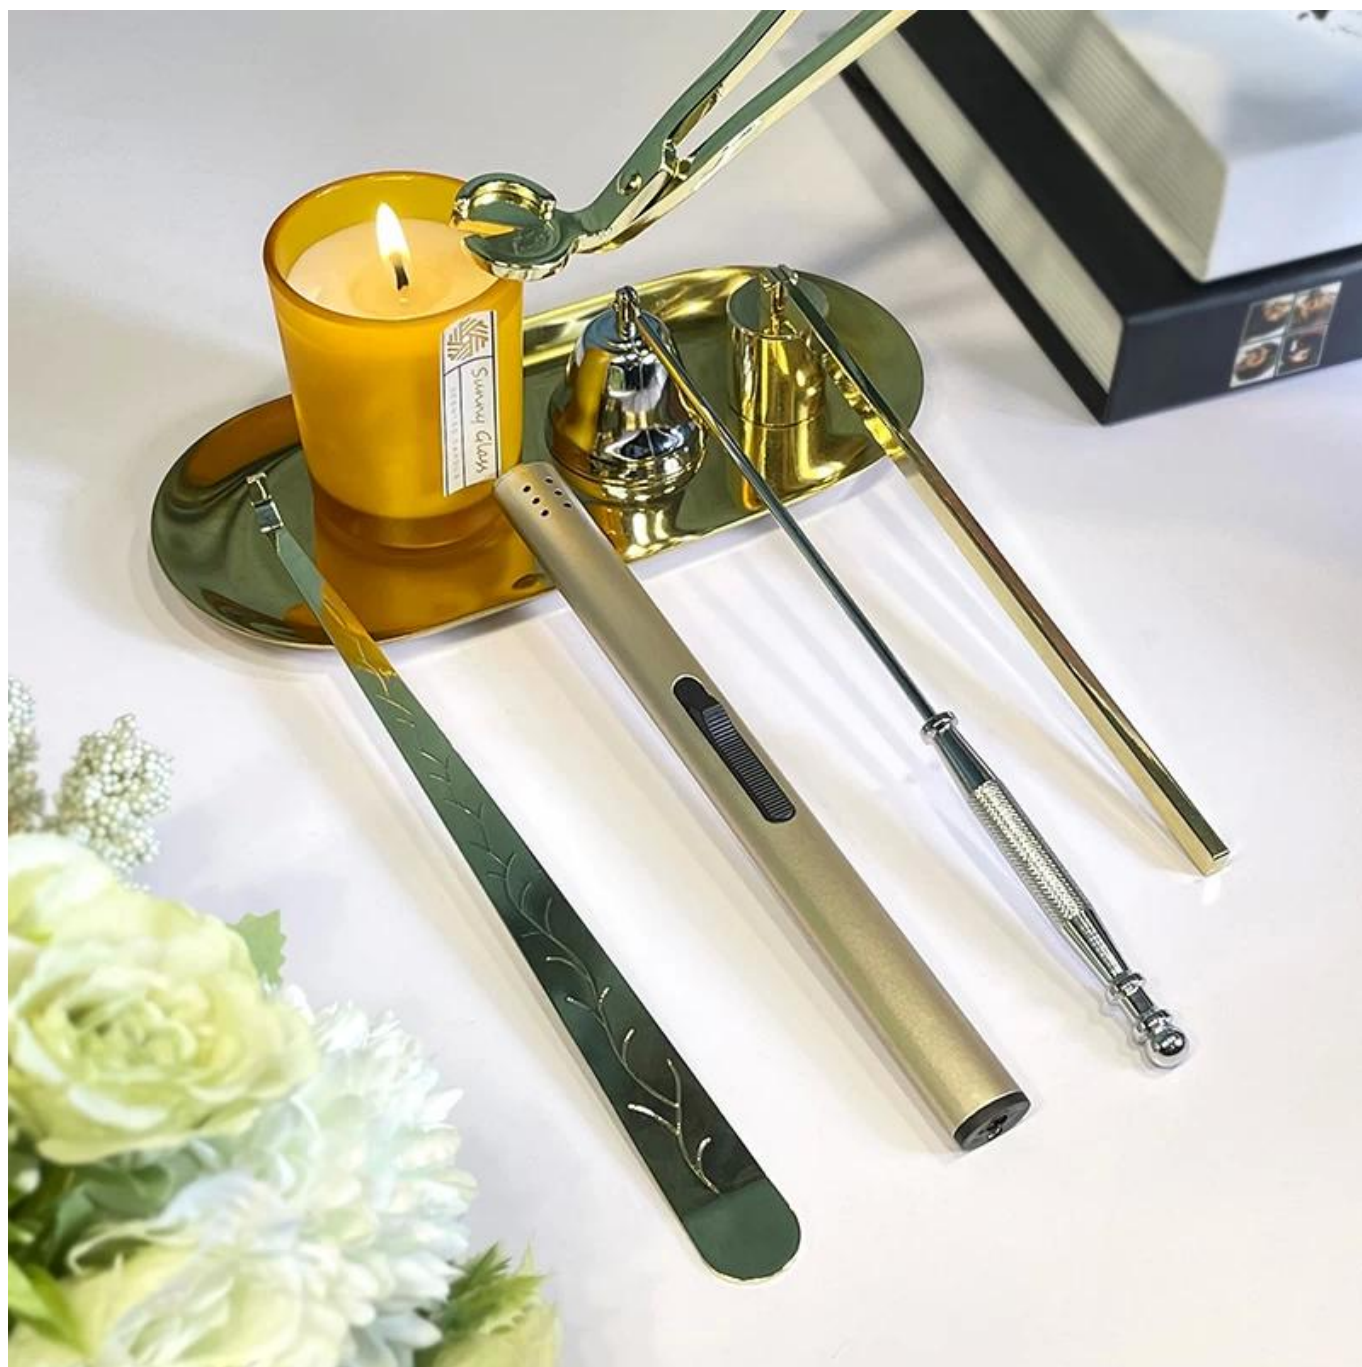

ACCESSORIES SHOWS

Wooden Lid

Cork Lid

Zinc Alloy Cover

Wick Trimmer Cutter