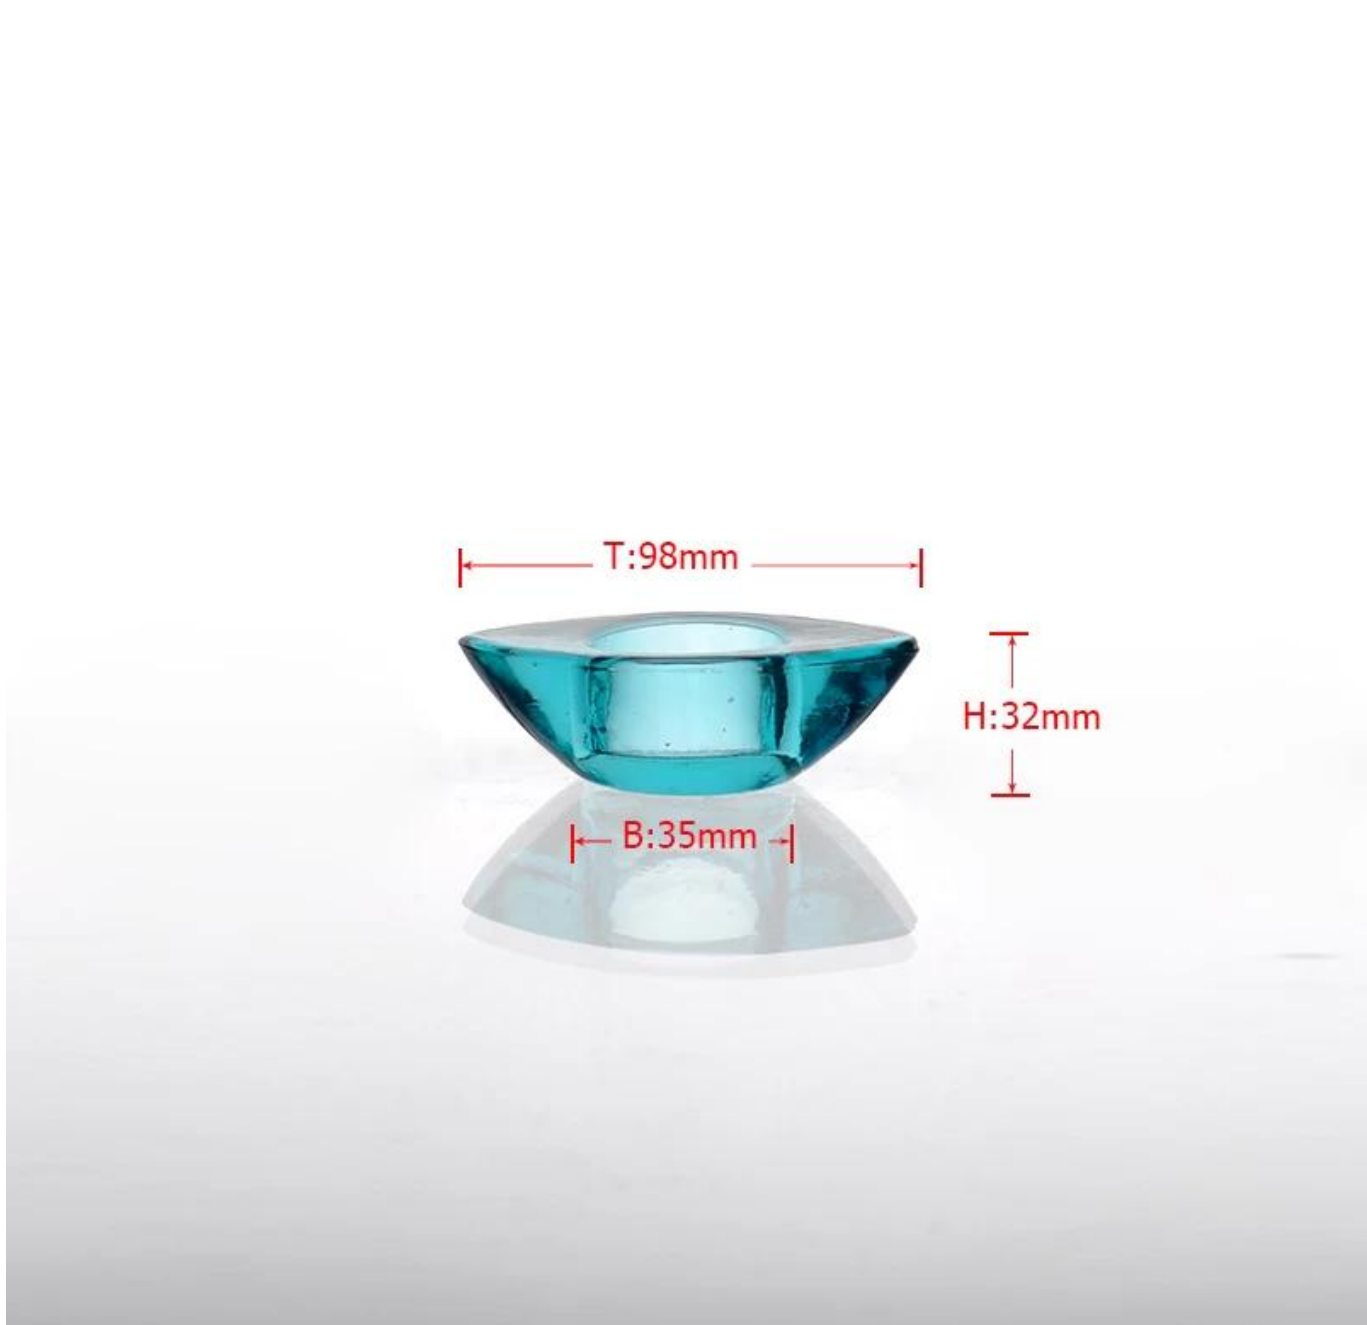

## Product Details

*Every day is sunny day*

Item No.	SGD762
Material	high white glass material
Process	Machine made
Samples time	1. 5 days if at exist shaped and size of glass 2. 15 days if need new shape or size of glass
Packing	Normal packing,4 pcs into inner box, 48 pcs per carton
Product Capacity	500,000~1,000,000 pcs per month
Delivery time	Within 35 days after the sample and order confirmed
Payment terms	30% deposit by T/T in advance and the balance against the copy of B/L
Shipment	By sea, by air, by Express and your shipping agent is acceptable
Product Features	1. Machine made <b>glass candle holder</b> with high quality 2. Suitable for used in hotel, home, etc. 3. It is eco-friendly 4. Meet FDA test & CA 65 test
For your choices	1. Different designs and sizes for choice 2. Any color painted, frost, electroplate, pattern laser carver processing 3. Special package like shrink wrap, color gift box, white gift box etc. 4. We have exclusive workers for quality control 5. We have professional workshop and warehouse to ensure the delivery time

## More Product Pictures

*Every day is sunny day*

T:98mm

H:32mm

B:35mm

 Similar Products Link *Every day is sunny day*

[hot sell tealight glass candle holder](#)

[wholesale tealight glass candle holder](#)

[tealight glass candle holder](#)