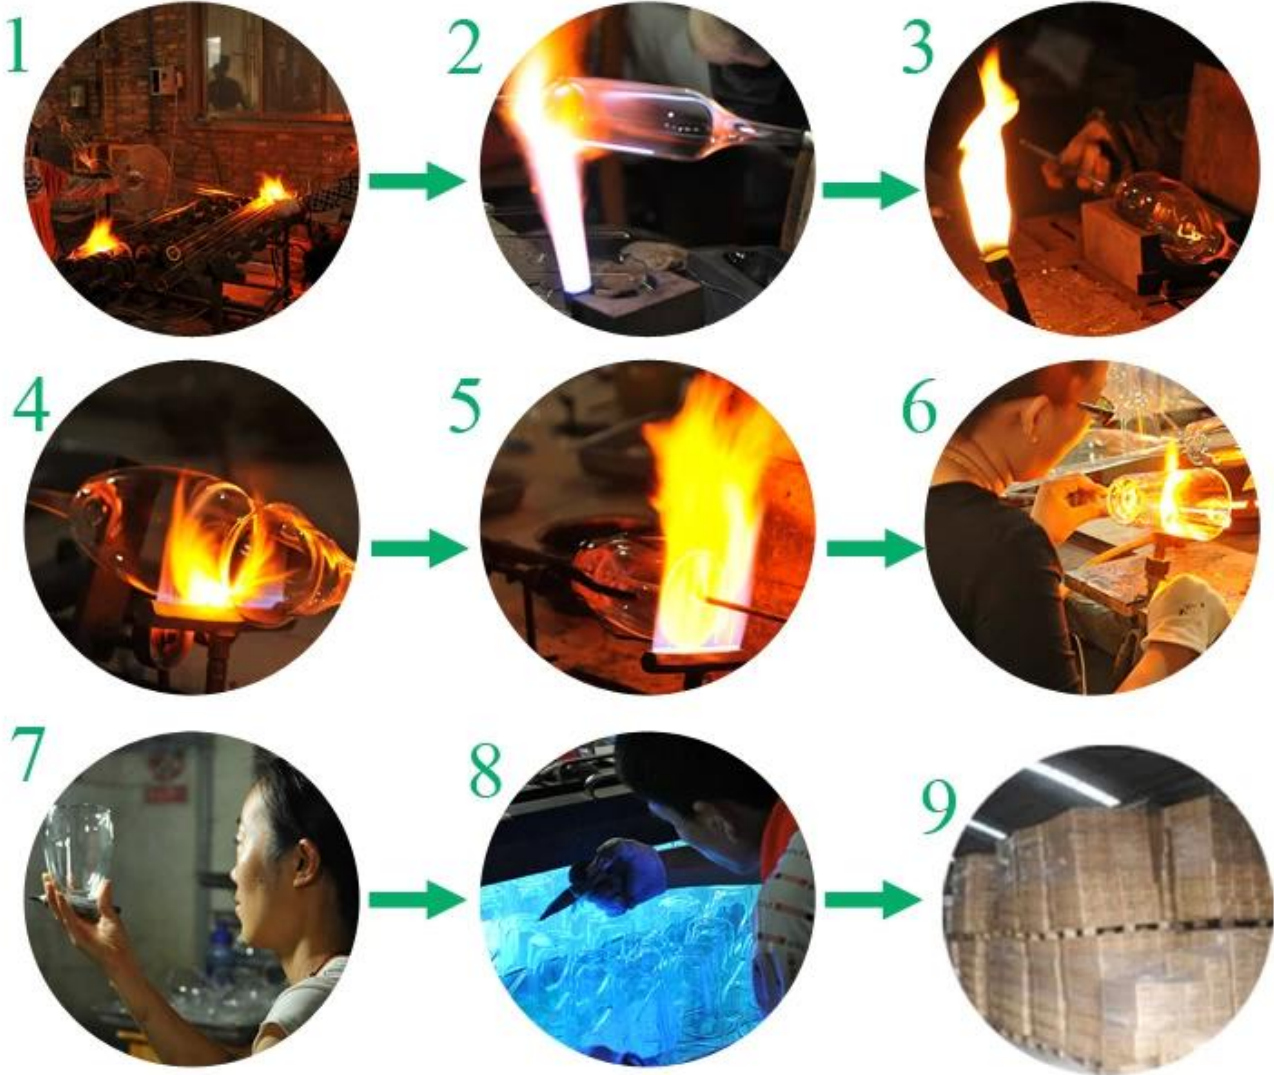

More Product Pictures

Every day is sunny day

Borosilicate glass

Our Company & Sample Room *Every day is sunny day*

FDA, LFGB

Method of application:

1. Using it under guide of the adult
2. Washing it with clean or boiling water before usage
3. No touching the rim of glass cup, try to take the bottom or the handle of it