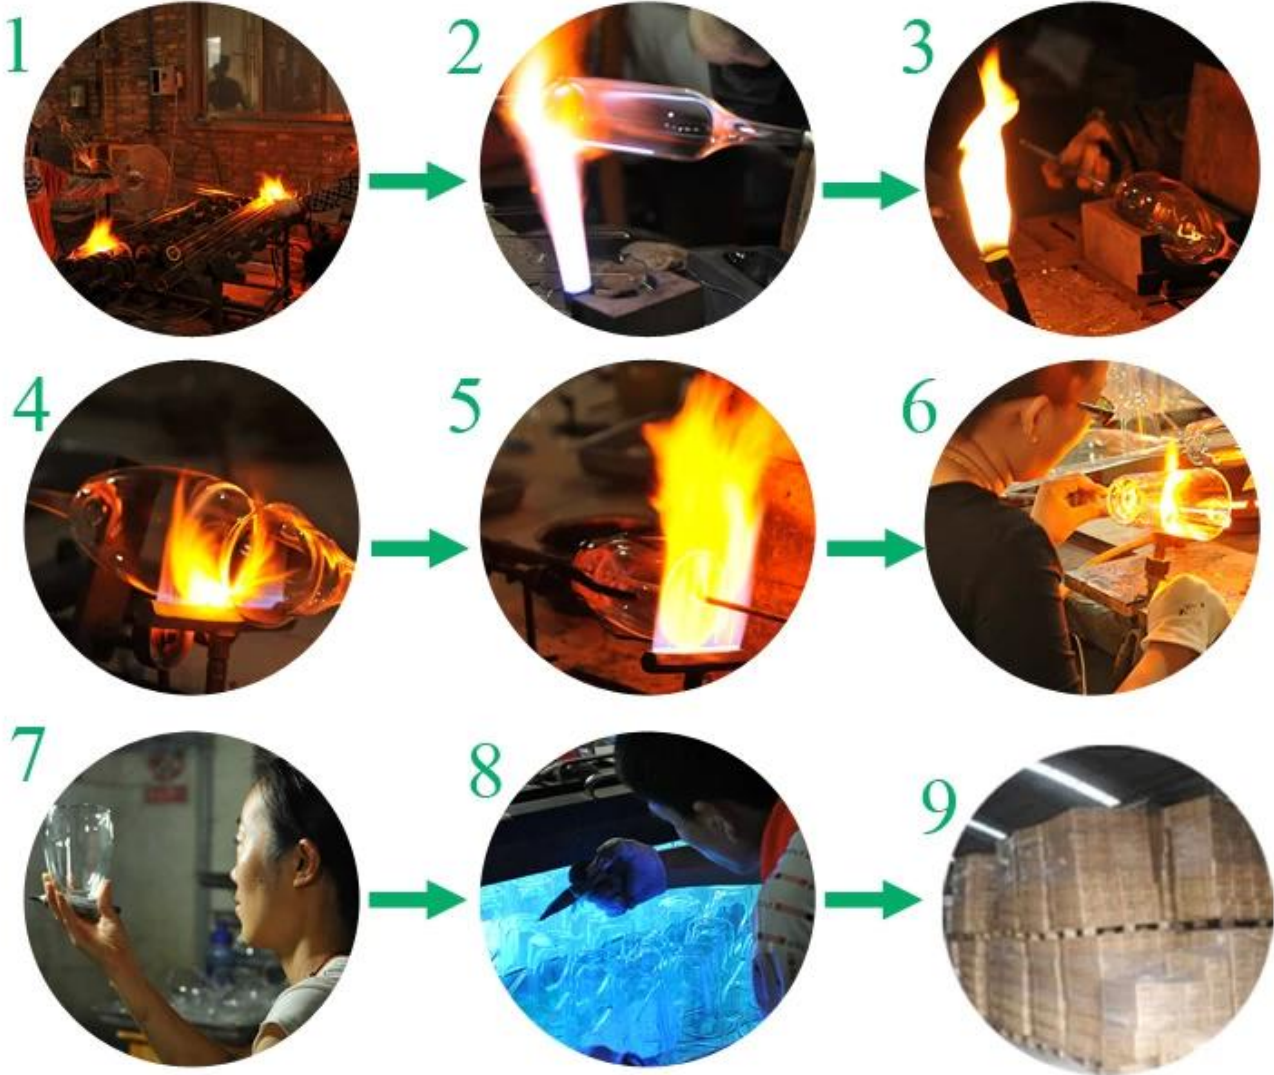

More Product Pictures

Every day is sunny day

Borosilicate glass

 Our Company & Sample Room *Every day is sunny day*

FDA, LFGB

Method of application:

1. Using it under guide of the adult
2. Washing it with clean or boiling water before usage
3. No touching the rim of glass cup, try to take the bottom or the handle of it