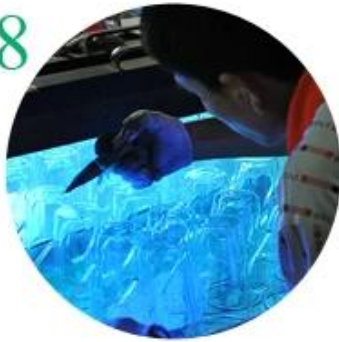

Borosilicate glass

1

2

3

4

5

6

7

8

9

Our Company & Sample Room *Every day is sunny day*