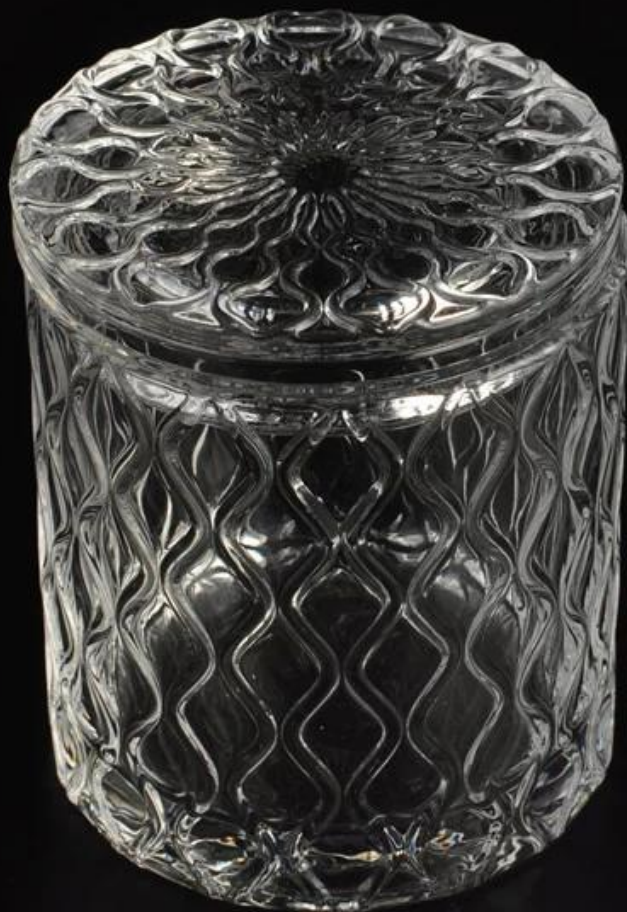

Wholesale decorative glass candle jar with lid

Product Details

	Item No	SGHY16011905
	Size	Top dia 80mm Bottom dia 80mm Height 84mm Weight 313g Capacity 275ml Lid: Top dia 79mm Bottom dia 67mm Height 20mm Weight 122g
	Item Name	Wholesale decorative glass candle jar with lid
	Material	High white glass
	Surface finish	color spray, electroplating, etc are available
	Sample	7days
	Terms of payment	30% deposit by T/T in advance and the balance after showing copy of B/L
	Certification	ASTM Test (for candle holder)
	For your choice	1, Any logo printing on glass body 2, Any color painted, frosted, electroplating, logo laser for the finish 3, Special packing like shrink wrap, color gift box, white box etc 4, Any shape, size meet your need

More Product Pictures

Similar Products Link

[Cylinder tealight candle holder](#)

[Round small tealight holder](#)

[Flower shape cylinder jade amber color decorative glass candle jar candle holder](#)

Office & Sample Room