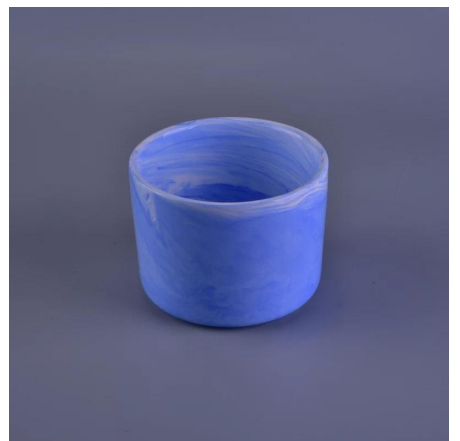

## Descriptions

---

This red color and ceramic material make this candle holder special and elegant.

Everything is going on, but don't give up trying.

More Product Pictures

Similar Products Link