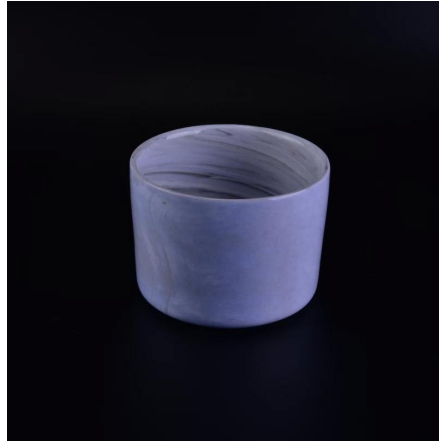

Office & Sample Room

[Shenzhen Sunny Glassware Co.,Ltd](#) was established in 1992. We have been in this industry area for more than 20 years, as a professional manufacturer, we specialized in designing glassware, manufacturing glassware as well as exporting. Our products lines range from handmade to machine made. We already produced abundant products such as [glass tumbler](#), [borosilicate glass](#), [shot glass](#), [vase](#), [bowl](#), [candle holder](#), [stemware](#), [ashtray](#), [tabkeware](#), [driking glass](#), etc. all the daily use glassware, in total there are more than 4,000 different styles. We have an excellent design team for innovative product creation and strict QC team for quality asurance. OEM/ODM serverice are supported as well.