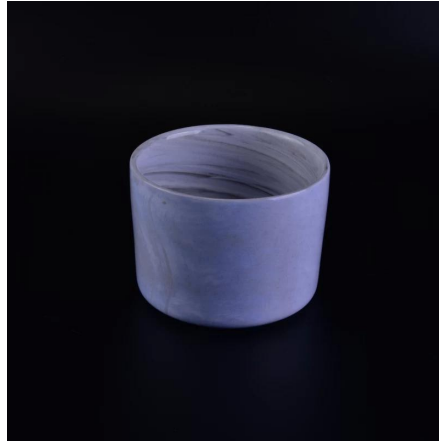

Office & Sample Room

[Shenzhen Sunny Glassware Co.,Ltd](#) was established in 1992. We have been in this industry area for more than 20 years, as a professional manufacturer, we specialized in designing glassware, manufacturing glassware as well as exporting. Our products lines range from handmade to machine made. We already produced abundant products such as [glass tumbler](#), [borosilicate glass](#), [shot glass](#), [vase](#), [bowl](#), [candle holder](#), [stemware](#), [ashtray](#), [tableware](#), [drinking glass](#), etc. all the daily use glassware, in total there are more than 4,000 different styles. We have an excellent design team for innovative product creation and strict QC team for quality assurance. OEM/ODM service are supported as well.