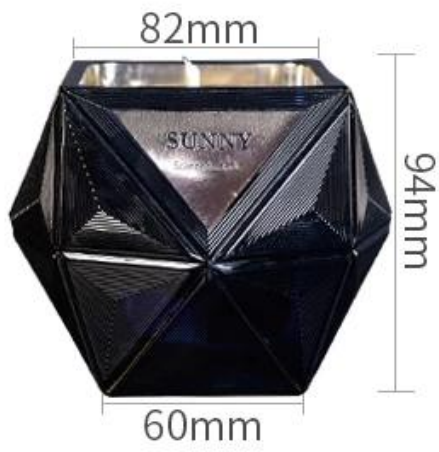

**Venta al por mayor de 300 ml Vidrio de vidrio Buques Multi-
ángulo Diseño Color Logo Soporte OEM**

Exquisite Embossed Pattern

Capacity

300ml

Weight

1076g

PS:

Sunny Glassware had applied the patent for our own designs they are protected by copyright and not allowed to show any other vendors to quote or copy. Meanwhile, it can be your private label product and won't supply others once you place order with defined qty.