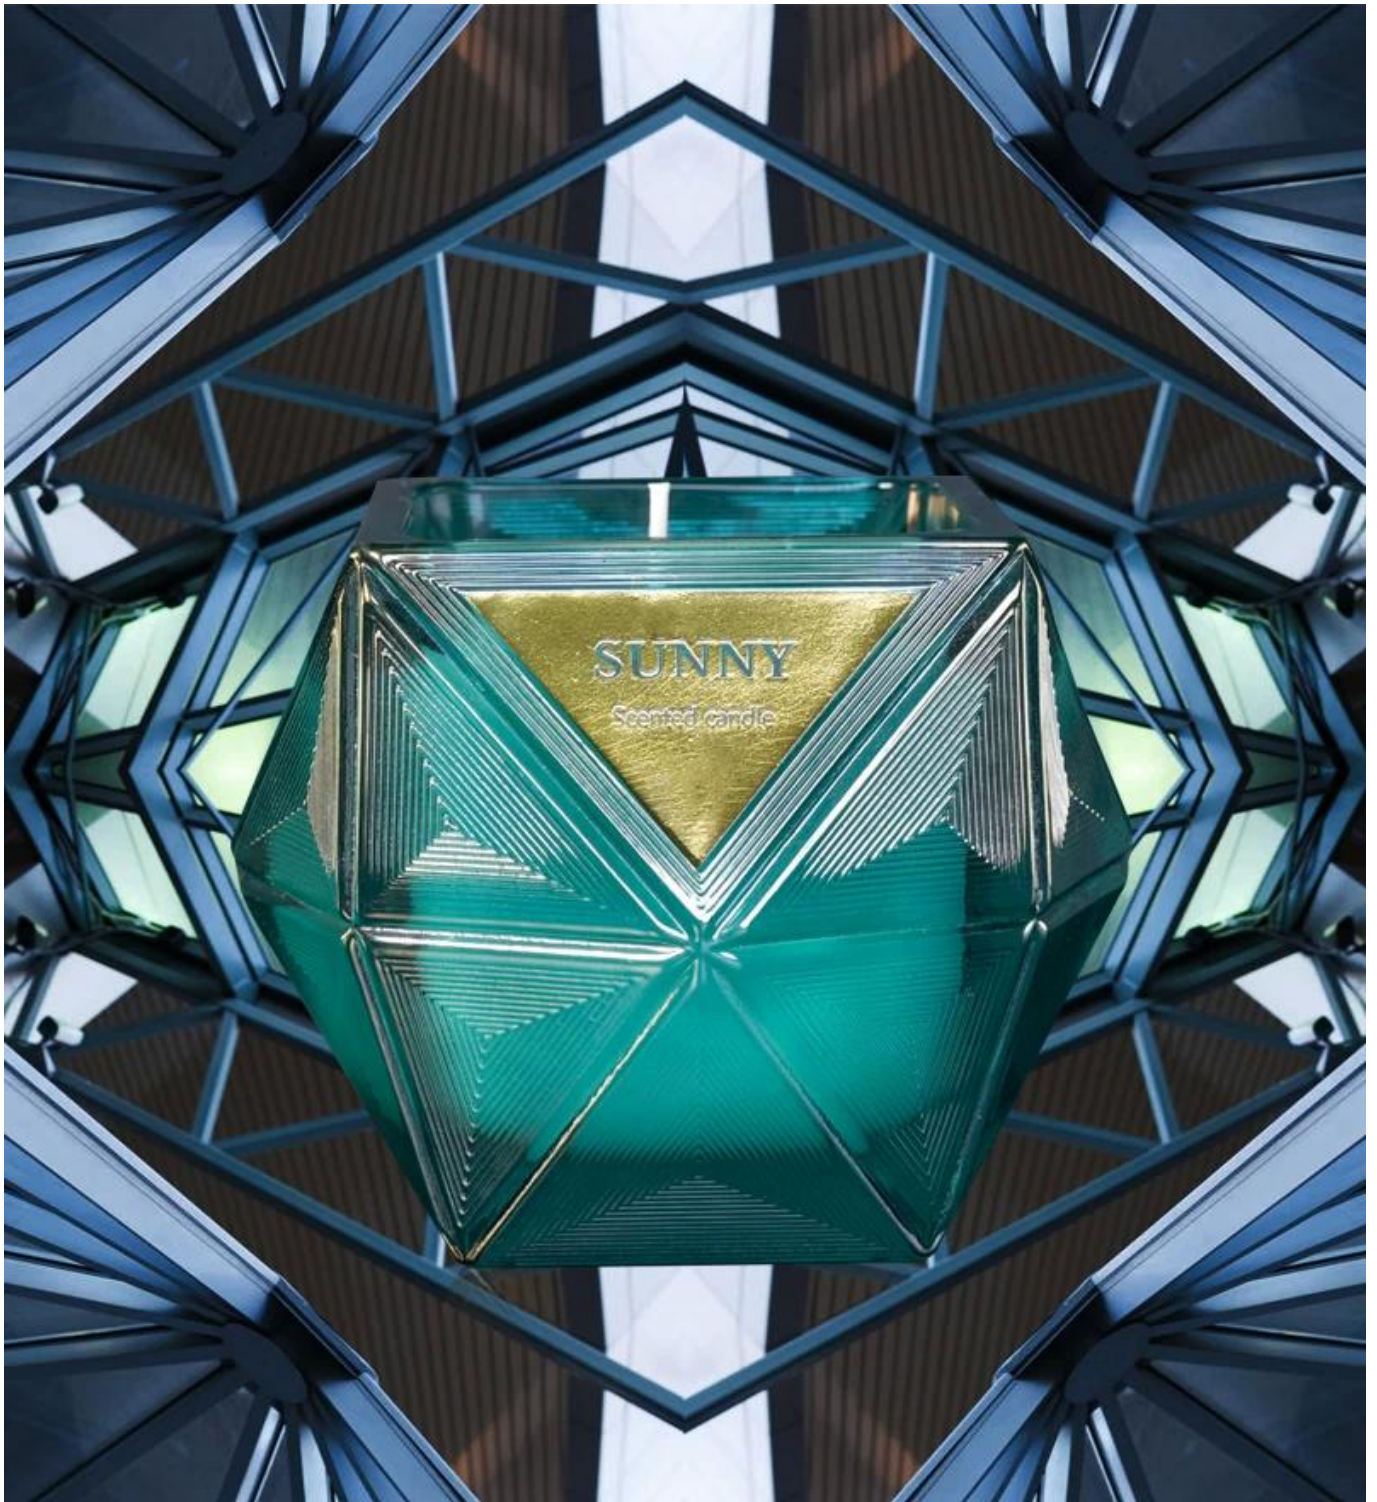

**Venta al por mayor de 300 ml Vidrio de vidrio Buques Multi-
ángulo Diseño Color Logo Soporte OEM**

Exquisite Embossed Pattern

Capacity

300ml

Weight

1076g

PS:

Sunny Glassware had applied the patent for our own designs they are protected by copyright and not allowed to show any other vendors to quote or copy. Meanwhile, it can be your private label product and won't supply others once you place order with defined qty.