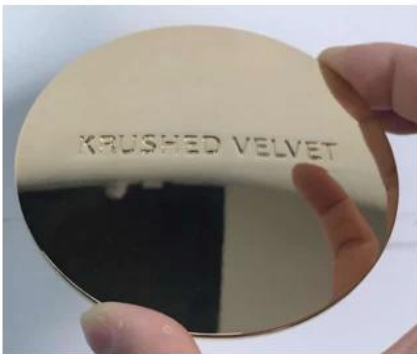

embossed logo on the lids

effect on the jar

Zinc alloy candle lids

Rose gold color

gold color

debossed logo on the lids

embossed logo on the lids

effect on the jar