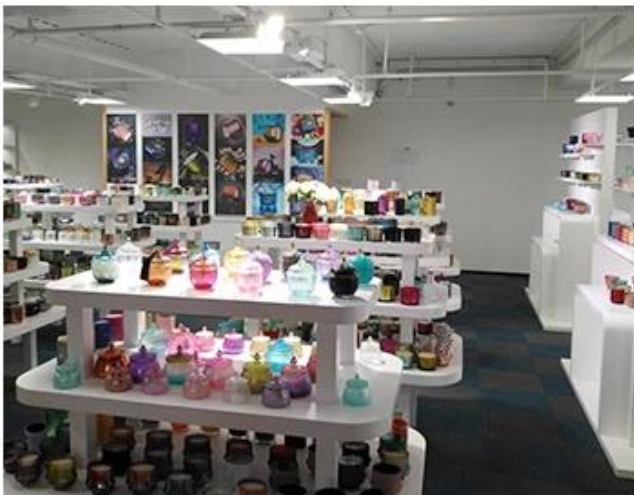

SAMPLE ROOM

There are more than 5000 products in
sample room of Sunny Glassware
for your reference. No second Co. in China!

EXHIBITION

“

We have taken part in various exhibitions since 2002 year, like Shanghai, London, Las Vegas, Hongkong show.