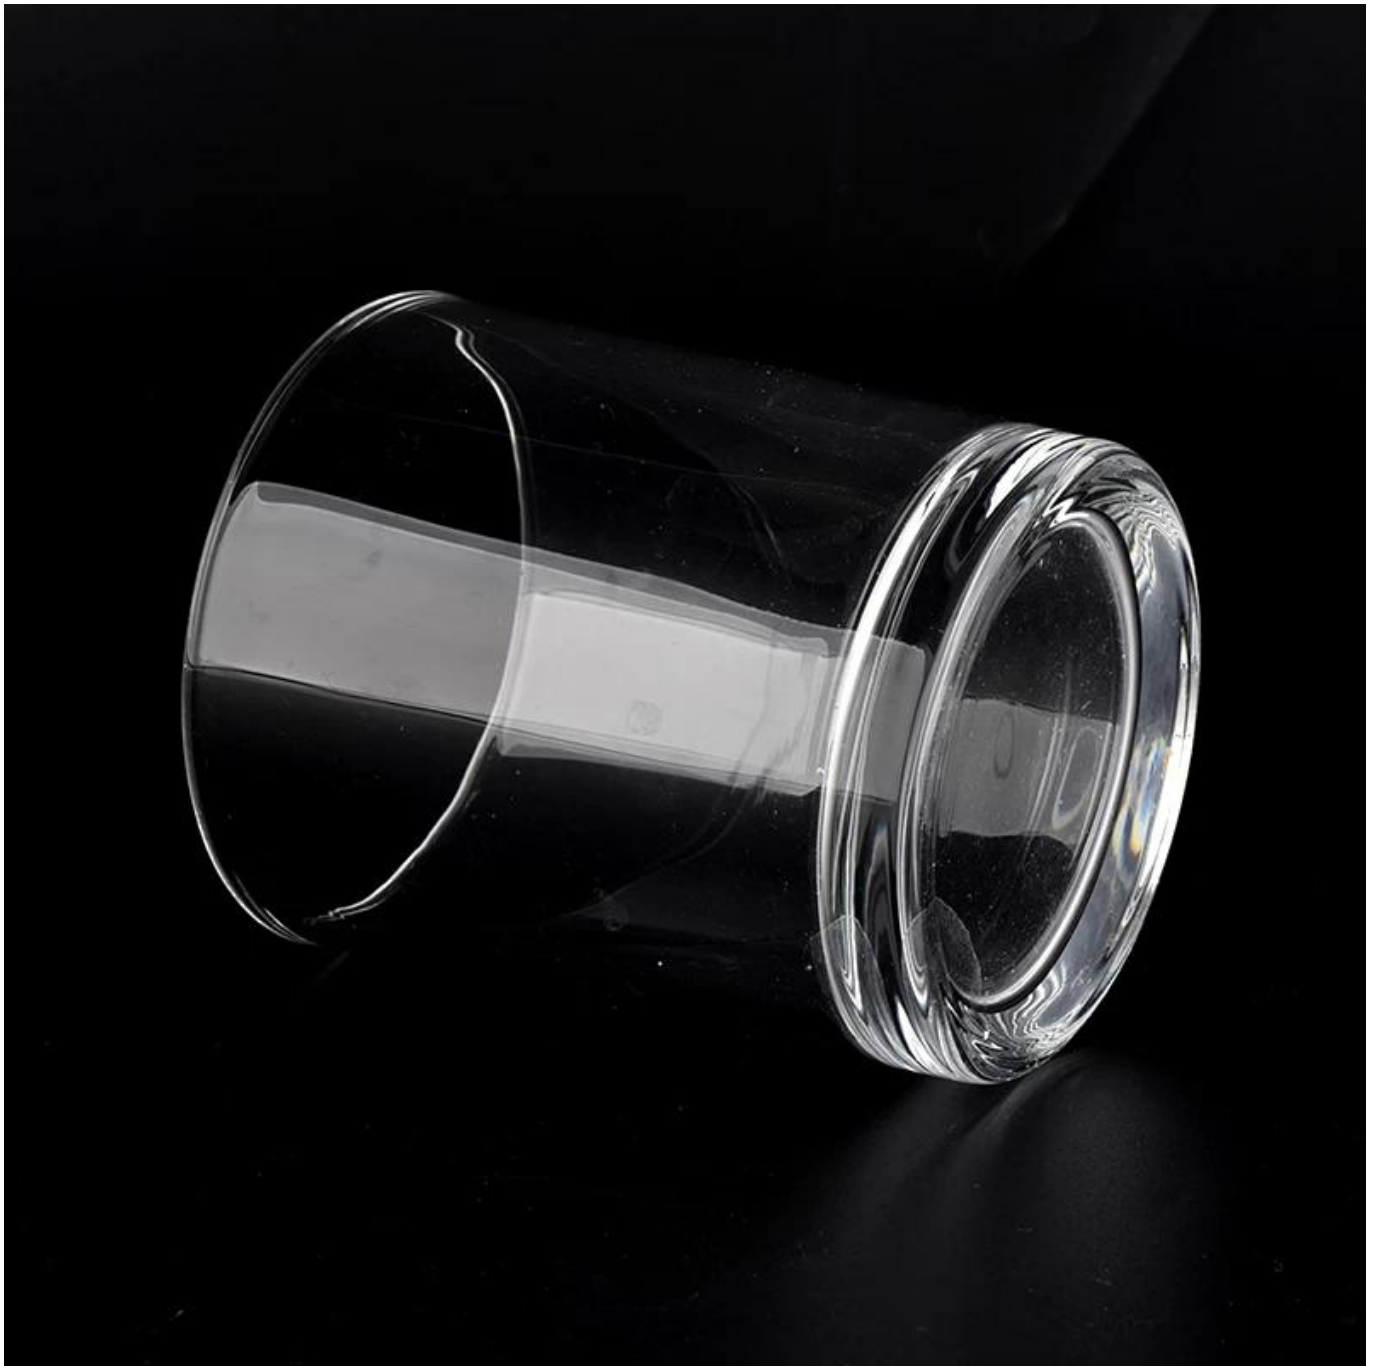

8oz 10oz empty glass candle vessels clear jars supplier

Sunny Glasswares not only places OEM / ODM orders, but also helps many brands to start with product concepts.

Why choose Sunny.

product name	8oz 10oz empty glass candle vessels clear jars supplier
Sample time	1. 5 days if there is glass shape and size 2. 15 days, if you need new shapes and sizes glass

Measure	Item:SGYH21122403 Top dia:75mm Bottom dia□69mm Height□87mm Weight□252g Capacity:240ML
Packing	Normal packing,Individual gift box, PVC box, window box, color box, white box, etc
Delivery time	Within 35 days after the sample and order confirmed
Payment term	30% deposit by T/T in advance and the balance against the copy of B/L
Shipment	By sea,by air,by Express and your shipping agent is acceptable
Usage Occasion	Home decor,Wedding Decoration,Wedding Favors,Decoration enhancement