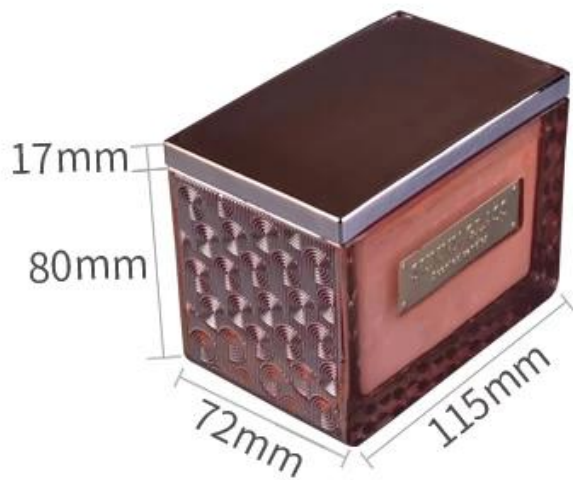

Contenedor de vela de cristal de lujo de 13 oz 15 oz con tapas al por mayor

Exquisite Embossed Pattern

Capacity	371ml
weight	687g+179g
lid width	73mm

PS:

Sunny Glassware had applied the patent for our own designs they are protected by copyright and not allowed to show any other vendors to quote or copy. Meanwhile, it can be your private label product and won't supply others once you place order with defined qty.