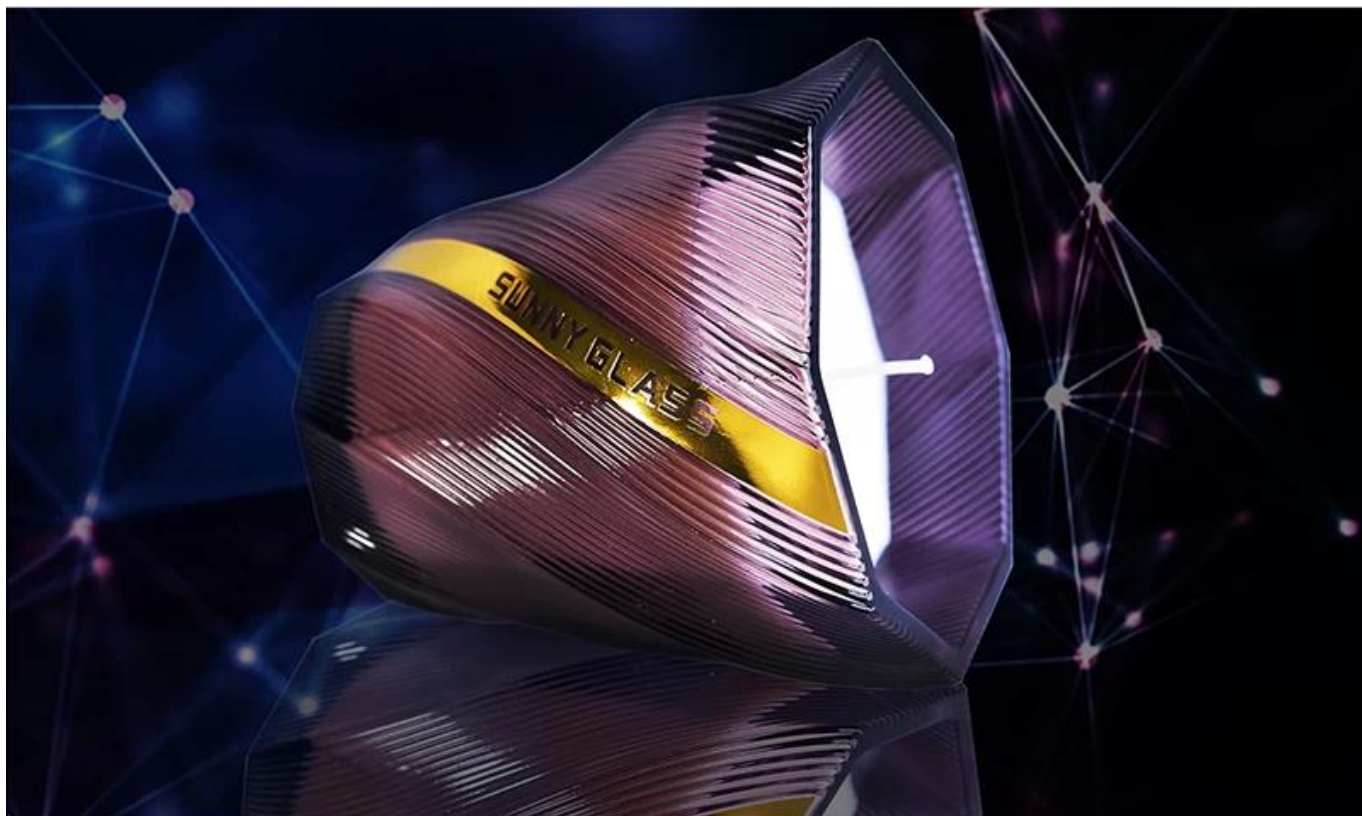

**12oz 13oz Matte Villa de cristal Tarras de vela Diseño de la
espirícula Luxury Golden Line Decoration**

Exquisite Embossed Pattern

Capacity	365ml
Weight	424g

PS:

Sunny Glassware had applied the patent for our own designs they are protected by copyright and not allowed to show any other vendors to quote or copy. Meanwhile, it can be your private label product and won't supply others once you place order with defined qty.