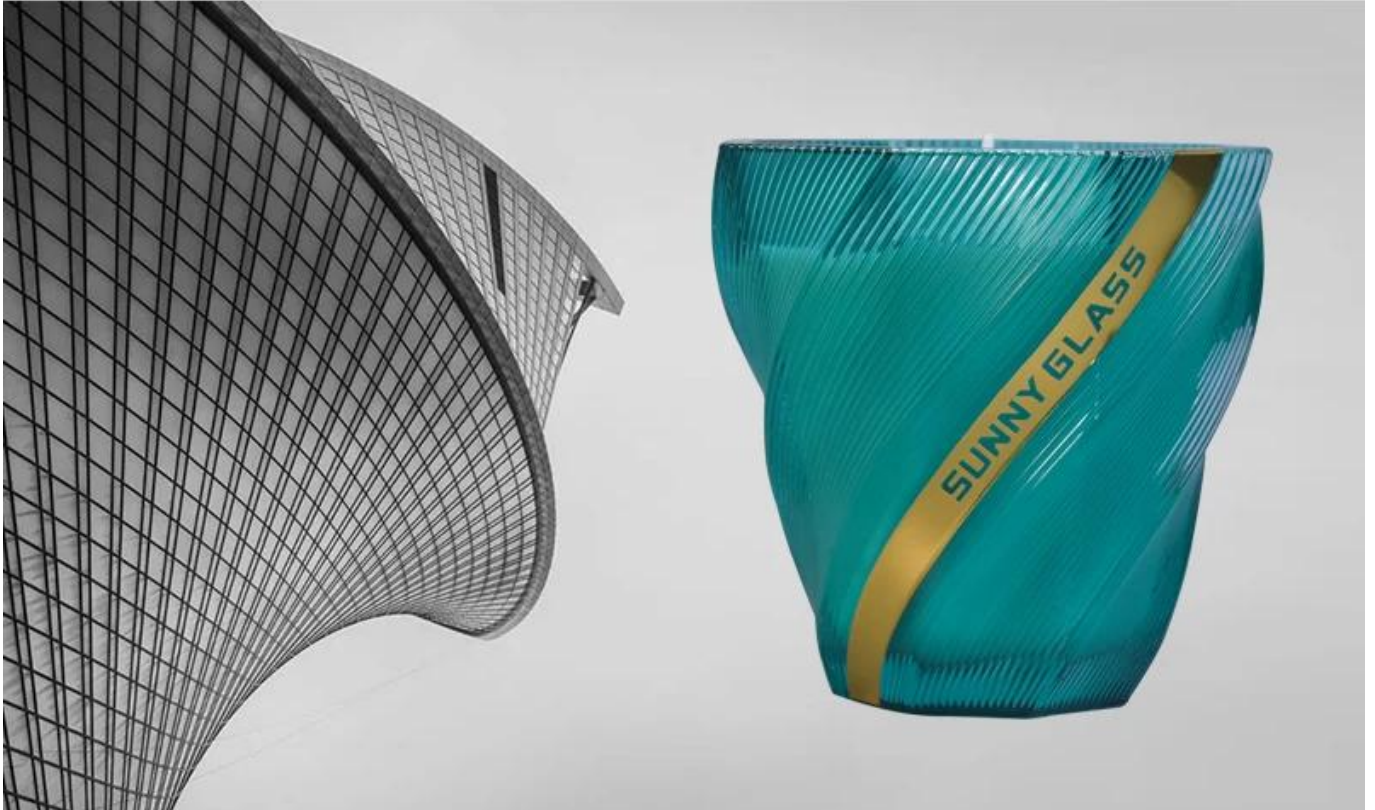

**12oz 13oz Matte Villa de cristal Tarras de vela Diseño de la
espirícula Luxury Golden Line Decoration**

Exquisite Embossed Pattern

Capacity	365ml
Weight	424g

PS:

Sunny Glassware had applied the patent for our own designs they are protected by copyright and not allowed to show any other vendors to quote or copy. Meanwhile, it can be your private label product and won't supply others once you place order with defined qty.