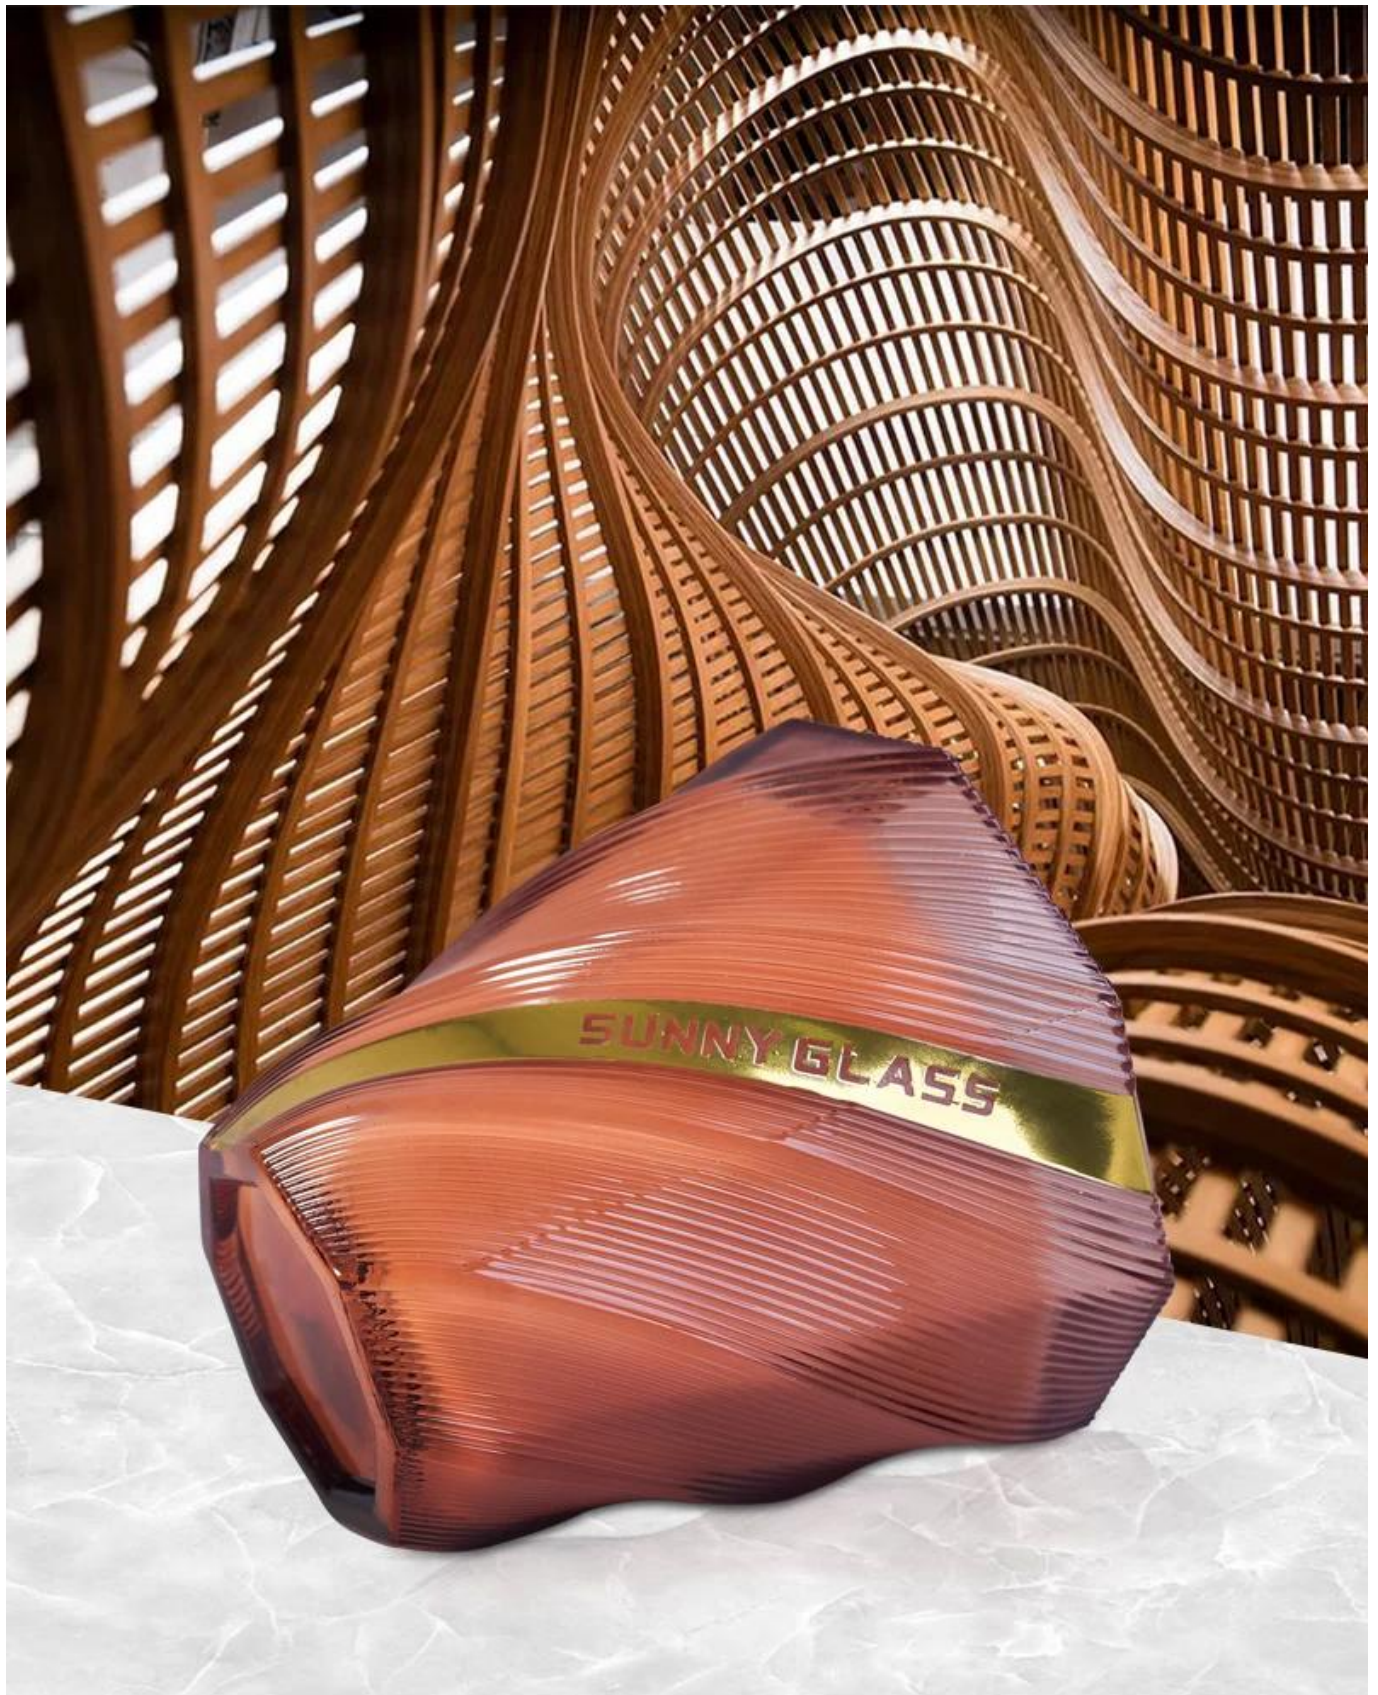

**12oz 13oz Matte Villa de cristal Tarras de vela Diseño de la
espirícula Luxury Golden Line Decoration**

Exquisite Embossed Pattern

Capacity	365ml
Weight	424g

PS:

Sunny Glassware had applied the patent for our own designs they are protected by copyright and not allowed to show any other vendors to quote or copy. Meanwhile, it can be your private label product and won't supply others once you place order with defined qty.