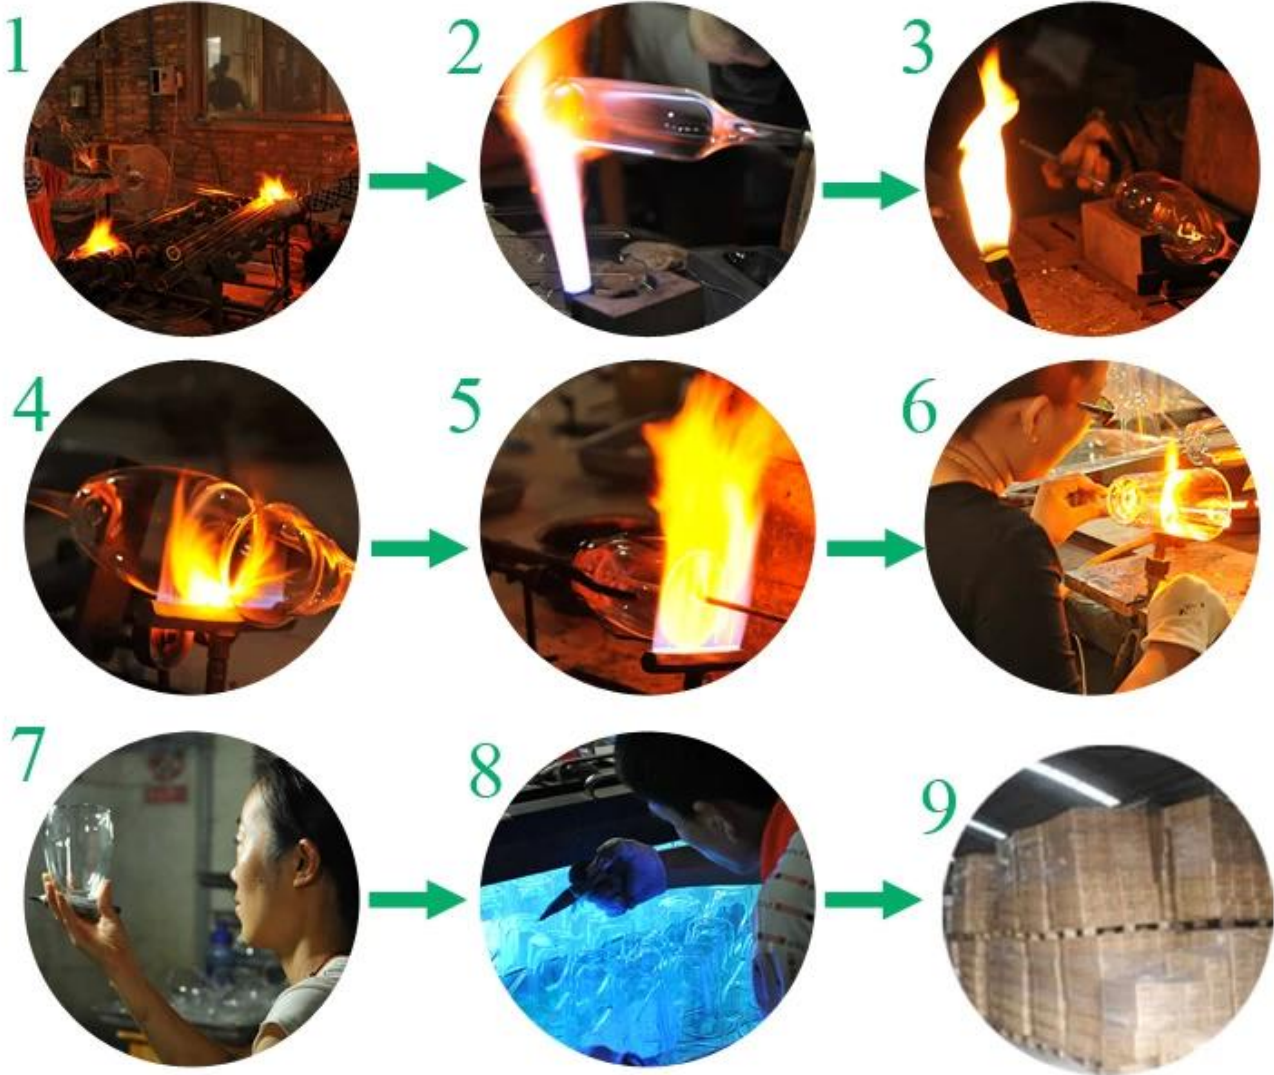

More Product Pictures

Every day is sunny day

Borosilicate glass

 Our Company & Sample Room *Every day is sunny day*

The graphic features the SUNNY logo on the left, followed by the text "FDA, LFGB" in large green letters. Below this, there are three framed test reports. The first report is from Intertek, the second is from SGS, and the third is also from SGS. Each report is framed with a decorative gold border.