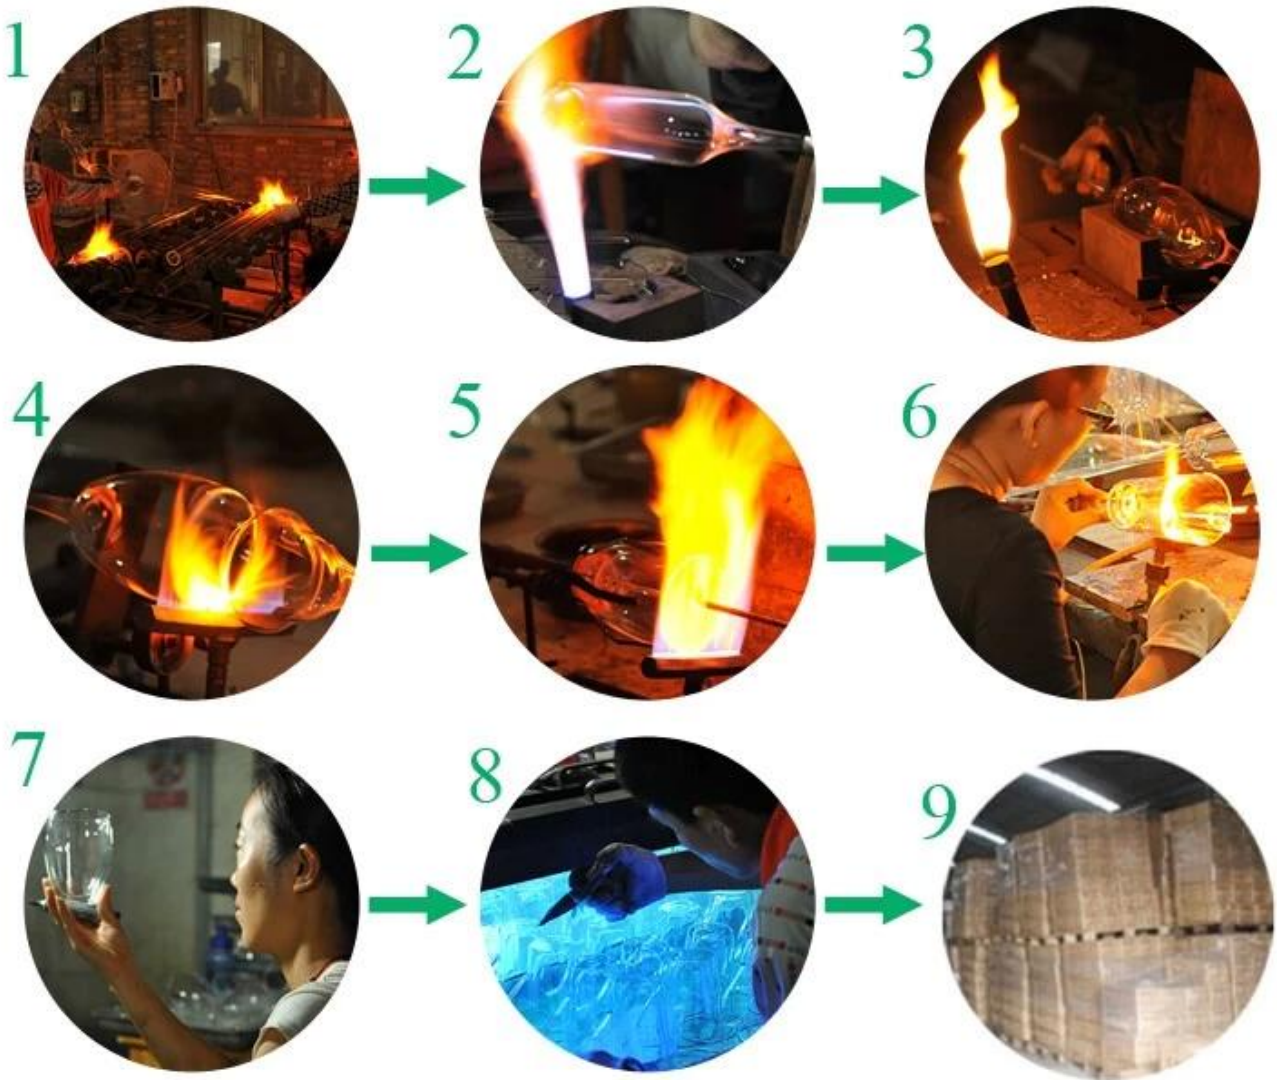

Borosilicate glass

Related products: